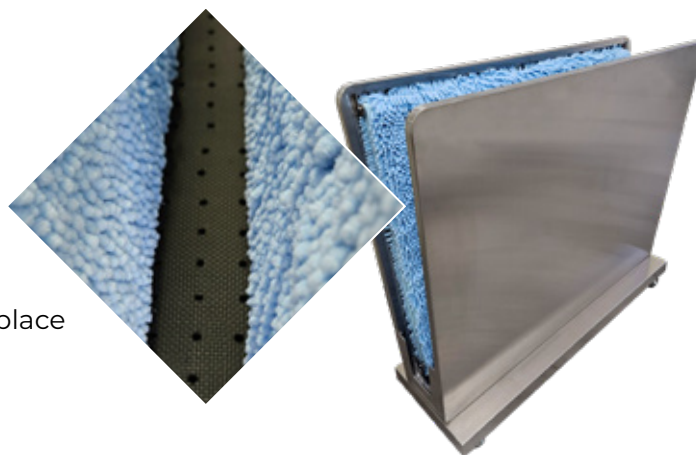

UMBRELLA DRYER

FACILITY MANAGEMENT

Reduce potential injuries from slips and falls with our Umbrella Dryer.

Designed specifically for commercial building street entrances, our Umbrella Dryer will help keep your floor free from excessive water drips on rainy days.

Upon arrival to your premises, guests can simply insert their umbrella and swipe until dry, leaving floors drier and safer.

FEATURES & BENEFITS

- Simply insert the umbrella and swipe until dry
- Microfibre absorbent pads included
- Keep floors drier and safer in wet weather
- Free protective storage cover
- 4 x Universal brake wheels
- Collection tray holds up to 2.5kg of rainwater
- Eco-friendly & low maintenance - No need to replace environmentally unfriendly umbrella bags
- Available with or without instructional facade

SPECIFICATIONS

Uses	Indoor / Entrance areas
Size	96cm x 87cm x 30cm
Materials	Stainless Steel Unit Pads - Microfibre forming yarn

COLOURS

Stainless Steel Finish

Blue Pads

Black Cover

RECOMMENDED FOR

- Entertainment Venues
- Shopping Centres
- Hotels
- Buildings
- Offices
- Trade Shows
- Retail