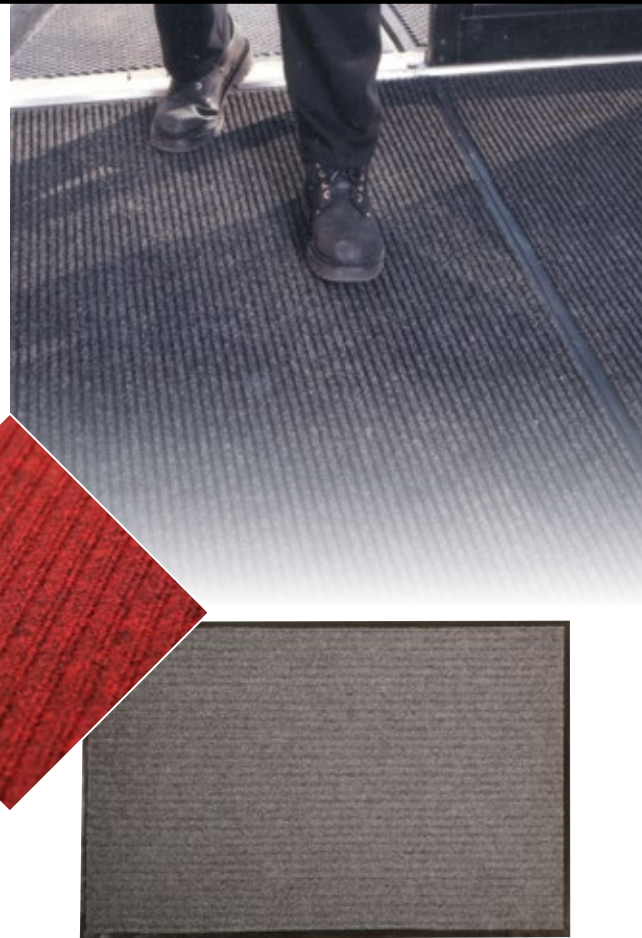

TOUGH RIB MAT

ENTRANCE MAT

An affordable low to medium foot traffic entrance mat that is ideal for commercial or residential use.

With a functional ribbed carpet surface, Tough Rib is an economical and effective entrance mat.

FEATURES & BENEFITS

- Its popular rib construction traps dirt and moisture in its recessed channels
- Super coarse, absorptive fibres to soak up water
- Two level construction helps hide dirt and reduces traffic patterns
- Smooth surfaced backing
- Suitable for any interior or exterior application

SPECIFICATIONS

Uses	Medium-traffic indoor entrances and walk through
Materials	100% solution-dyed polypropylene, with Vinyl backing and edging
Thickness	8mm

COLOURS

Grey

Green

Brown

Red

RECOMMENDED FOR