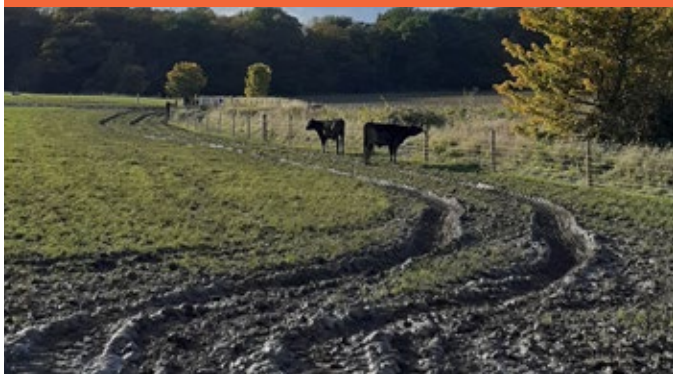

Our durable and high quality **Livestock Mats** provides a safer surface for both animals and human handlers alike, especially in circumstances where your horses or cattle are standing for

extended periods of time (*such as in stables or in transit*).

# LIVESTOCK MATTING

STABLE MATS

RAMP MATS

BREEDING MATS

RUBBER ROLLS

GROUND STABILISING PAVERS

INCLINE MATS

FLOAT / TRUCK FLOOR MATS