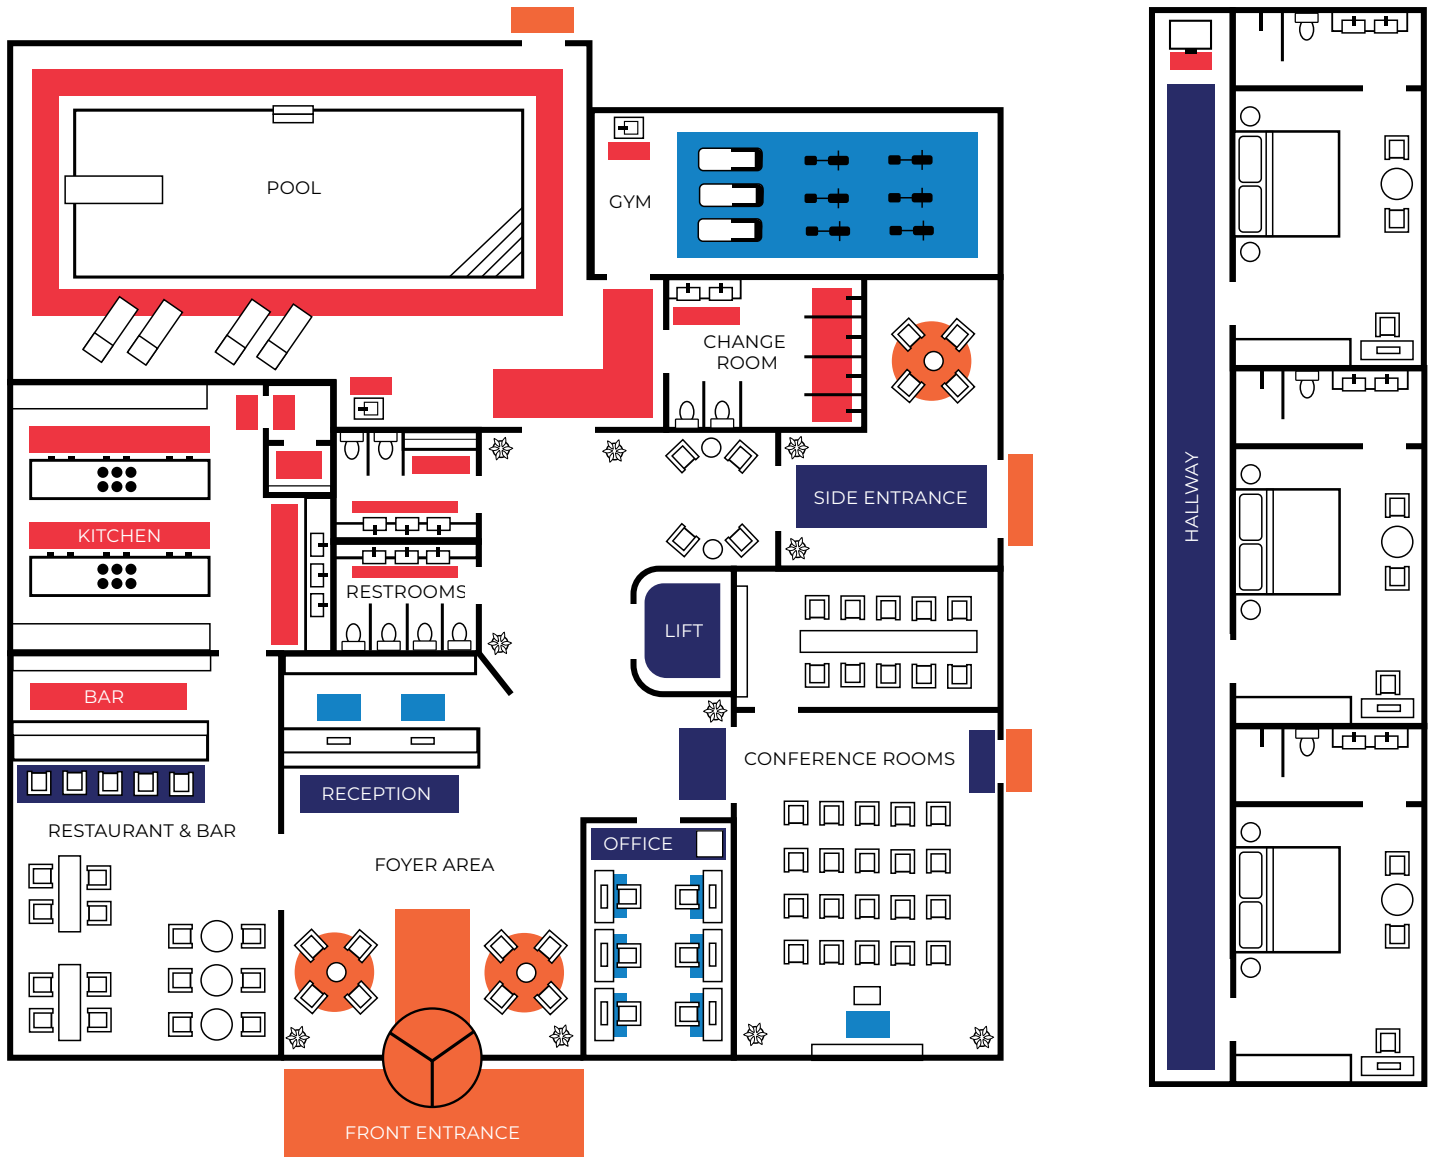

HOTEL & HOSPITALITY MATTING

ENTRANCE MATS

FOYER RUGS

RECESS MATS

LIFT MATS

RECEPTION MATS

ANTI-FATIGUE MATS

WET AREA MATS

KITCHEN MATS

ZONE PLACEMENT

Assess your needs with [The Mat Group Zone Placement Guide](#)

Proper mat selection, placement and maintenance are keys to making your hotel or venue floors safer, cleaner, and more comfortable. For the most appropriate product recommendations, please request a **site assessment** from your local **TMG Sales Representative**.

ENTRANCE

Entry mats are the first line of defense against dirt, grime and moisture making its way through your doors from outside. These mats are specially designed to scrape footwear clean and remove debris before it comes into contact with your floors.

- *Front desks*
- *Bell/Hostess stands*
- *Cash register stands*
- *Gyms*
- *Kitchens*
- *Standing Desks*