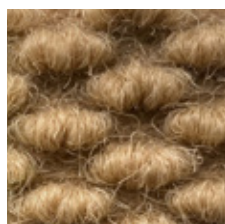

SUPERGUARD COLOUR CHART

THE MAT GROUP

RECOMMENDED BASE COLOURS

CHARCOAL

BLACK

MID GREY

DENIM

STERLING

COLOUR RANGE

WHITE

YELLOW

GOLD

ORANGE

BRIGHT RED

BABY BLUE

ROYAL BLUE

TURQUOISE

KELLY GREEN

AMERICAN GREEN

PINK

PURPLE

SAND

NATURAL BEIGE

Despite every effort to provide accurate representation of each colour, actual colour may vary slightly from the images shown above.

For exact colours, please refer to carpet swatches.