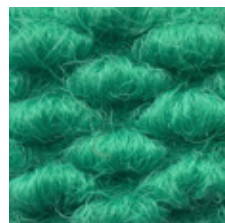

SUPERGUARD COLOUR CHART

THE MAT GROUP

RECOMMENDED BASE COLOURS

CHARCOAL

BLACK

MID GREY

DENIM

STERLING

COLOUR RANGE

WHITE

YELLOW

GOLD

ORANGE

BRIGHT RED

BABY BLUE

ROYAL BLUE

TURQUOISE

KELLY GREEN

AMERICAN GREEN

PINK

PURPLE

SAND

NATURAL BEIGE

Despite every effort to provide accurate representation of each colour, actual colour may vary slightly from the images shown above.