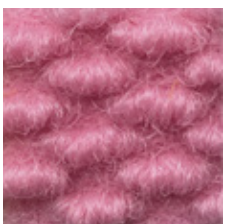

SUPERGUARD COLOUR CHART

THE MAT GROUP

RECOMMENDED BASE COLOURS

CHARCOAL

BLACK

MID GREY

DENIM

STERLING

COLOUR RANGE

WHITE

YELLOW

GOLD

ORANGE

BRIGHT RED

BABY BLUE

ROYAL BLUE

TURQUOISE

KELLY GREEN

AMERICAN GREEN

PINK

PURPLE

SAND

NATURAL BEIGE

Despite every effort to provide accurate representation of each colour, actual colour may vary slightly from the images shown above.