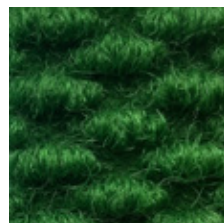

SUPERGUARD COLOUR CHART

THE MAT GROUP

RECOMMENDED BASE COLOURS

CHARCOAL

BLACK

MID GREY

DENIM

STERLING

COLOUR RANGE

WHITE

YELLOW

GOLD

ORANGE

BRIGHT RED

BABY BLUE

ROYAL BLUE

TURQUOISE

KELLY GREEN

AMERICAN GREEN

PINK

PURPLE

SAND

NATURAL BEIGE

Despite every effort to provide accurate representation of each colour, actual colour may vary slightly from the images shown above.