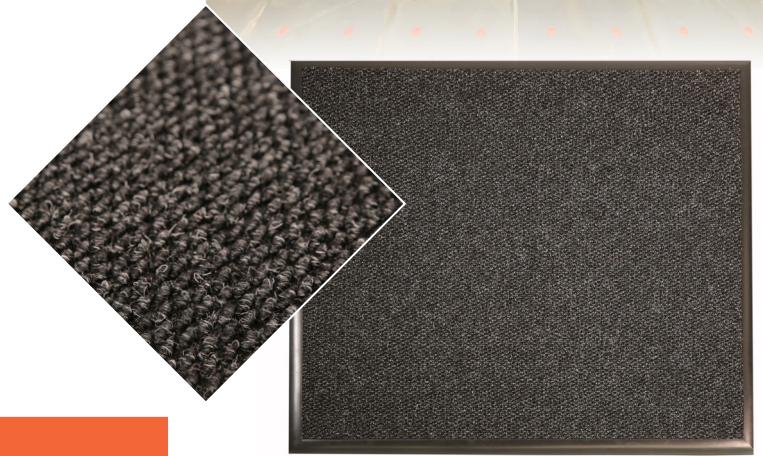

SUPERGUARD

ENTRANCE MAT

Made to last with a heavy-duty stain resistant carpet, Superguard entrance matting combine stability and functionality, with impeccable presentation.

The ideal choice for medium to high foot traffic entrance areas.

FEATURES & BENEFITS

- Heavy-duty, stain resistant, colourfast carpet
- Textured pattern helps to remove dirt and moisture from footwear
- Custom branding options available
- Superior performance in high foot traffic areas

SPECIFICATIONS

Uses	Medium - High foot traffic Outdoor/Indoor entrance areas
Materials	100% Polypropylene with PVC Backing
Thickness	10mm
Fibre Weight	1790gsm

COLOURS

Charcoal

Black

RECOMMENDED FOR

- Shopping Centres
- Buildings
- Offices
- Hospitals
- Airports
- Hotels