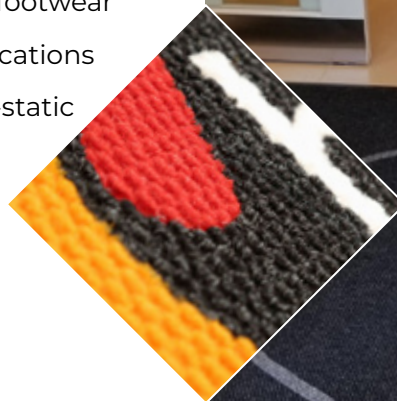

## LOGO MAT

Made to last and withstand high foot traffic, combined with a stylish look at your entrance.

This heavy duty logo inlay mat is made from high quality and stain resistant carpet. This style of carpet allows us to craft unique mats that combine stability and functionality with impeccable image presentation.

### FEATURES & BENEFITS

- Effectively removes and absorbs moisture from footwear
- Suited to multi-directional high foot traffic applications
- Stain resistant, colourfast and permanently anti-static
- Logo design is cut and secured into the base for a high quality image presentation
- Easy to clean, just vacuum or hose down
- Texturised polypropylene carpet scrapes dirt & debris off shoes
- Bevelled edges for additional stability