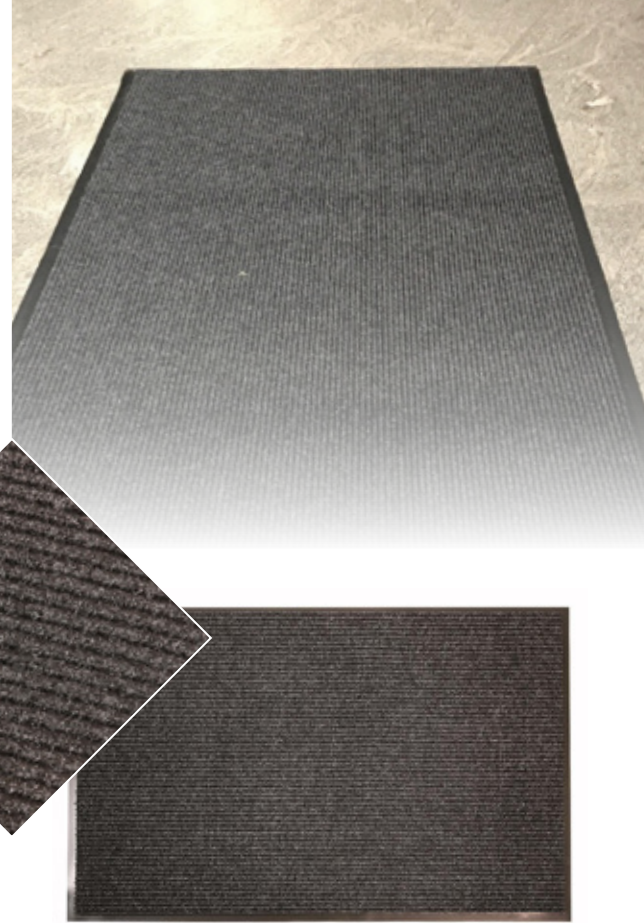

SUPER BRUSH MAT

ENTRANCE MAT

A heavy-duty mat at an affordable price. The Super Brush Mat features an innovative bi-level design that effectively brushes dirt off shoes.

Made from heavy duty polypropylene fibres, this cutting-edge mat offers twice the fibre of other mats with similar designs resulting in greater wear resistance.

FEATURES & BENEFITS

- Features a tough vinyl backing that prevents mat distortion
- Absorbs and holds substantial amounts of water for wet weather applications
- Can be custom made to fit any shape, width, size or recess that you require
- Easy to clean
- Supplied fully edged or unedged for recesses

SPECIFICATIONS

Uses	Low/Medium/High foot traffic Outdoor/Indoor entrance areas
Materials	100% Polypropylene with PVC Backing
Thickness	10mm
Fibre Weight	1150gsm

COLOURS

Charcoal

RECOMMENDED FOR

- Shopping Centres
- Hospitals
- Offices
- Airports
- Buildings
- Government