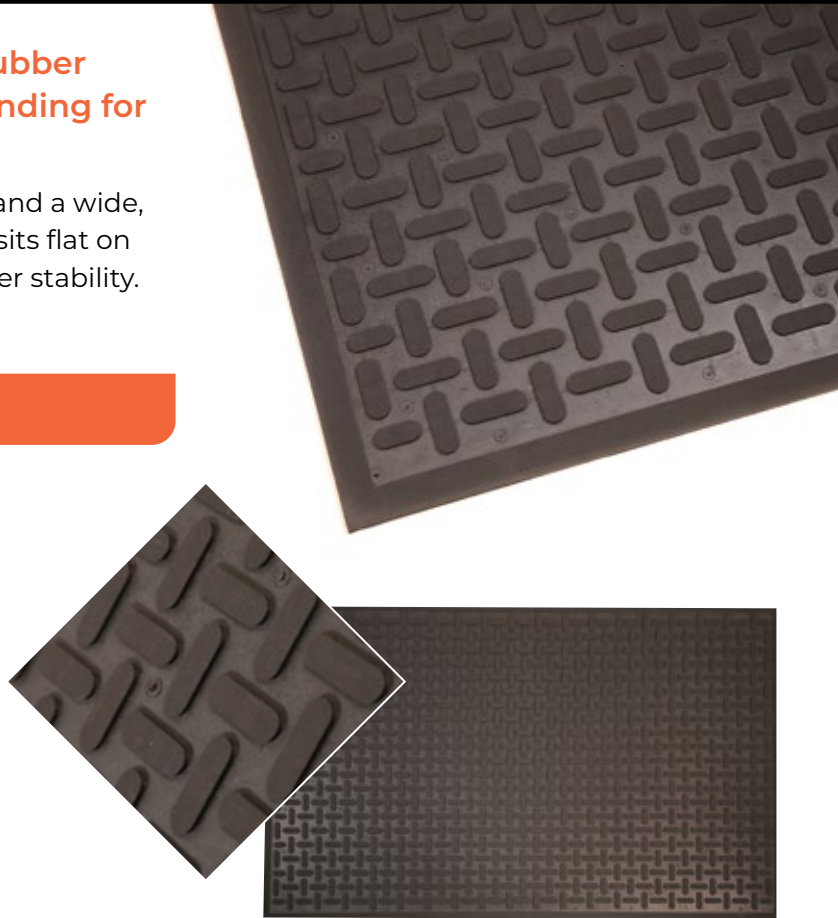

SOFT N SAFE MAT - SOLID

ANTI-FATIGUE MAT

Soft N Safe Mat features a soft, sponge rubber compound that ensures comfortable standing for users over long periods.

This durable mat features a solid top for dry areas and a wide, ribbed ramp to help prevent slips and trips. It also sits flat on nibs to control mat movement and promote greater stability.

FEATURES & BENEFITS

- 100% nitrile rubber
- Superior oil and fat resistance
- A comfortable and low profile mat
- Versatile anti-slip safety mat

SPECIFICATIONS

Uses	Wet and dry area applications
Materials	Premium Nitrile Rubber
Thickness	10mm