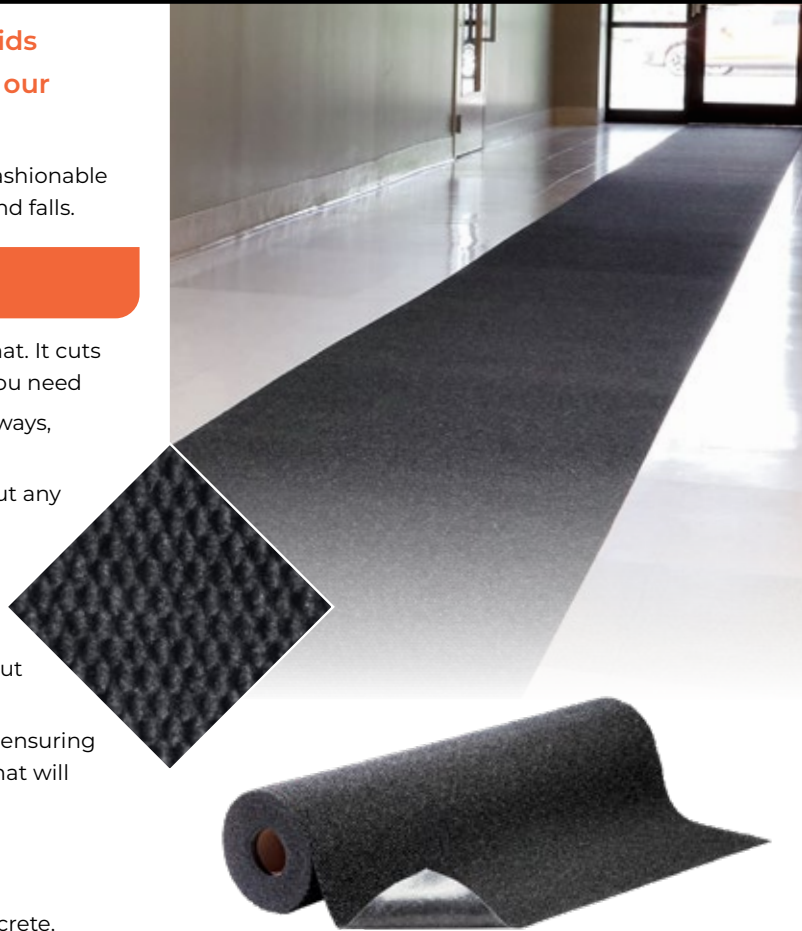

# SMARTGRIP BERBER MAT ROLL

## SPECIALITY MAT

Ensure floor safety and effectively trap dirt and liquids at your entrance using SmartGrip Berber Mat Roll - our carpeted adhesive-backed runner.

Replace rental rugs in entrances, walkways, and lobbies with our fashionable absorbent mat, providing a stylish solution to prevent slips, trips, and falls.

### FEATURES & BENEFITS

- The roll enables you to customize the shape of your runner or mat. It cuts easily without fraying or unraveling so you can create the size you need
- The stylish carpet topped matting complements modern entryways, walkways, lobbies and more
- The adhesive-backed floor mat remains securely in place without any shifting, bunching up, or ripples that may lead to slips and trips
- Dries quickly without allowing moisture to penetrate the floor; adept at absorbing water, oil, and grease, while effectively trapping dirt, debris, and sand to prevent tracking around
- Adheres to the floor with a secure grip, yet easily peels up without leaving any residue or causing damage to floor
- The carpet fibers are resistant to fading, staining, and crushing, ensuring long-lasting performance. Depending on your conditions, the mat will keep in place 3-6 months
- Easy to clean - Simply vacuum or sweep
- UV Resistant
- Adheres to a variety of commercial floor surfaces, including concrete, vinyl, linoleum, ceramic tile, quarry tile, and laminate flooring.
- Tested and Certified by the National Floor Safety Institute (NFSI)
- Optional safety knife and basic cutting tool available

### SPECIFICATIONS

Uses	Indoor Use / Heavy Foot Traffic
Materials	100% Post-Consumer Recycled Polyester Fabric
Backing	Proprietary Adhesive Material
Absorbency	Up to 25.7 L per roll
Fluids Absorbed	Water, Grease, Oils
Flammability Specifications	Flame Resistant their unused state - Will melt and self-extinguish. It will take on the the properties of flammable liquids they absorb
Weight	5.2kgs
Colour	Charcoal
Size	915mm x 7.5m Roll