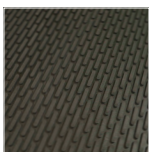

SCRAPERSAFE

ENTRANCE MAT / RUBBER MAT

The ScrapeSafe Rubber Mat offers an all rubber alternative to regular carpet topped doormats.

Constructed of 100% natural rubber, this heavy-duty mat has a raised cleat-like surface pattern that provides good slip resistance and allows scraping & wiping of footwear.

FEATURES & BENEFITS

- 100% rubber doormat
- Scrapes dirt and debris from shoes
- Alternative to carpet topped mats
- Low height, minimizes trip hazards
- Skid resistant rubber backing
- Easy to clean, simply sweep or hose
- Suitable for wet and dry areas

SPECIFICATIONS

Uses	Low/Medium/High foot traffic Outdoor/Indoor entrance areas
Materials	Natural Rubber
Thickness	6mm

COLOURS

Black

RECOMMENDED FOR

- Hospitality
- Buildings
- Offices
- Non-Grease Industrial Areas
- Factories
- Retail