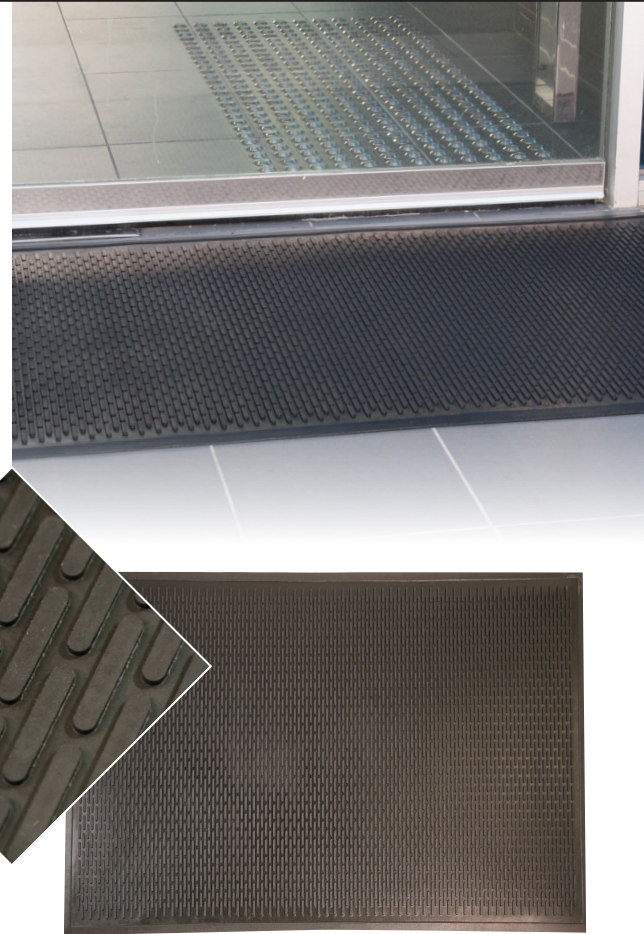

SCRAPERSAFE

ENTRANCE MAT / RUBBER MAT

The ScrapeSafe Rubber Mat offers an all rubber alternative to regular carpet topped doormats.

Constructed of 100% natural rubber, this heavy-duty mat has a raised cleat-like surface pattern that provides good slip resistance and allows scraping & wiping of footwear.

FEATURES & BENEFITS

- 100% rubber doormat
- Scrapes dirt and debris from shoes
- Alternative to carpet topped mats
- Low height, minimizes trip hazards
- Skid resistant rubber backing
- Easy to clean, simply sweep or hose
- Suitable for wet and dry areas

SPECIFICATIONS

Uses	Low/Medium/High foot traffic Outdoor/Indoor entrance areas
Materials	Natural Rubber
Thickness	6mm

COLOURS

Black

RECOMMENDED FOR

- Hospitality
- Buildings
- Offices
- Non-Grease Industrial Areas
- Factories
- Retail