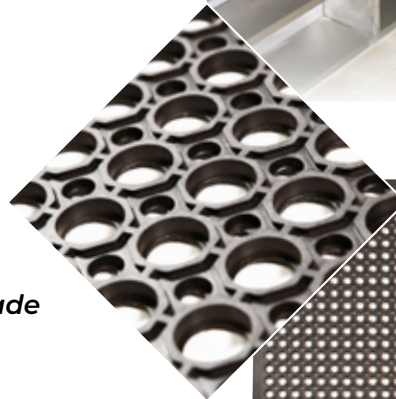

SAFEWALK STANDARD MAT

ANTI-FATIGUE MAT / WET AREA

The Safewalk Standard Mat allows for superior drainage in wet areas, while being an economical choice for comfort and safety.

This anti-fatigue mat is ideal for kitchens, restaurants, bars, food service areas and can also be used for industrial workstations.

FEATURES & BENEFITS

- Multi-purpose anti-fatigue mat
- Superior drainage
- Grease resistant rubber
- Moulded bevelled edges on all sides
- Economical choice for comfort and safety
- Standard Grade - also available in **Premium Grade**
- Lighter than the **Safewalk Premium Mat**

SPECIFICATIONS

Uses	Wet areas
Materials	Natural Rubber
Thickness	12mm
Size	910mm x 1520mm

COLOURS

Black

RECOMMENDED FOR

- Kitchens
- Restaurants
- Bars
- Food Service Areas
- Industrial
- Swim Centres

WE LOVE MATS