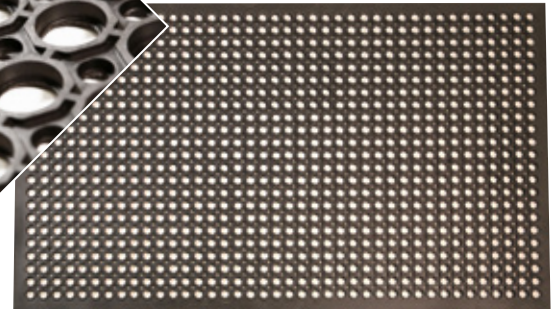

SAFEWALK STANDARD MAT

ANTI-FATIGUE MAT / WET AREA

The Safewalk Standard Mat allows for superior drainage in wet areas, while being an economical choice for comfort and safety.

This anti-fatigue mat is ideal for kitchens, restaurants, bars, food service areas and can also be used for industrial workstations.

FEATURES & BENEFITS

- Multi-purpose anti-fatigue mat
- Superior drainage
- Grease resistant rubber
- Moulded bevelled edges on all sides
- Economical choice for comfort and safety
- Standard Grade - also available in **Premium Grade**
- Lighter than the **Safewalk Premium Mat**

SPECIFICATIONS

Uses	Wet areas
Materials	Natural Rubber
Thickness	12mm
Size	910mm x 1520mm

COLOURS

Black

RECOMMENDED FOR

- Kitchens
- Restaurants
- Bars
- Food Service Areas
- Industrial
- Swim Centres

WE LOVE MATS