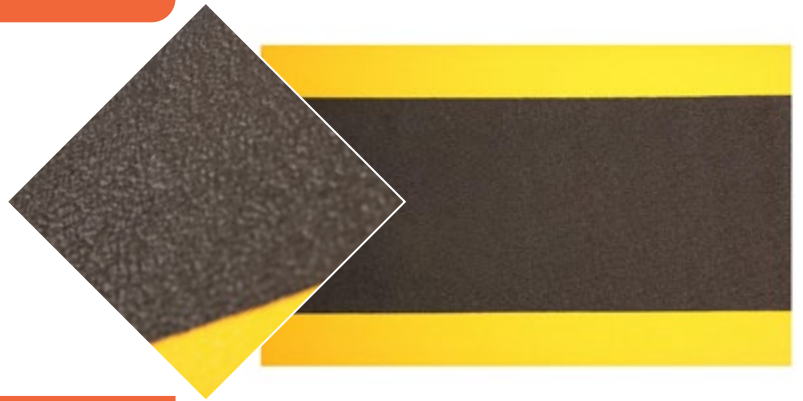

SAFETY CUSHION MAT

ANTI-FATIGUE MAT

An affordable and versatile safety anti-fatigue mat.

Safety cushion is an affordable entry-level anti-fatigue mat that is lightweight, making it ideal for rolling up and moving, or storing when not in use.

The mat combines the comfort of a soft PVC sponge with a more chemically resistant surface. It is a tremendously versatile mat with its double thick urethane coating that offers more abrasion resistance than comparable uncoated products.

FEATURES & BENEFITS

- Bark pattern surface
- Ideal for laboratories or packing workstations
- Entry level anti-fatigue/safety mat
- Supports increased comfort and productivity
- Chemically resistant surface
- Solid yellow safety edges

SPECIFICATIONS

Uses	Dry areas
Materials	100% blown-vinyl sponge
Thickness	10mm

COLOURS

Charcoal with yellow borders

RECOMMENDED FOR

- Warehouses
- Laboratories
- Assembly Lines
- Workstations

WE LOVE MATS

1800 300 311 | info@thematgroup.com.au | www.thematgroup.com.au