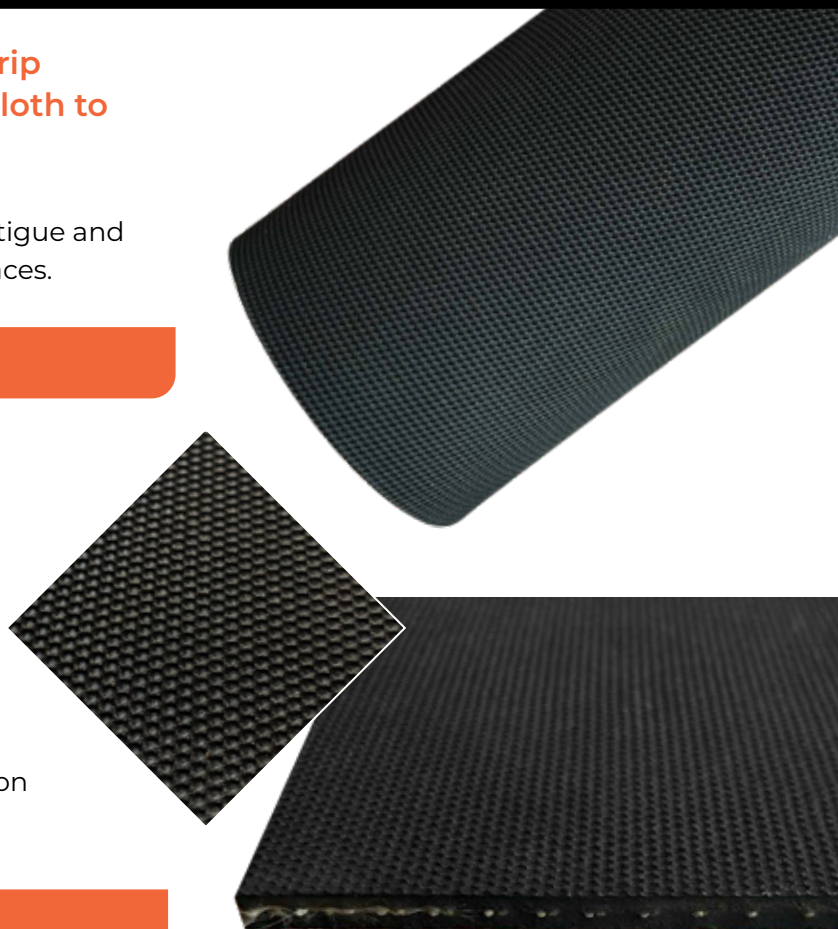

PLY INSERTION GRIP RUBBER MAT

LIVESTOCK / RUBBER MAT

Our versatile and durable Ply Insertion Grip Rubber Mat is reinforced with a ply-net cloth to improve tear strength and stability.

This mat provides a textured anti-slip surface with anti-fatigue properties to protect livestock from fatigue and injury caused by prolonged standing on hard surfaces.

FEATURES & BENEFITS

- Woven cloth insert for added tensile strength
- Textured surface
- Long length to reduce joins
- Easy to clean
- Its non-porous surface will not absorb or retain moisture and will not encourage bacterial or fungal growth
- 3 year lifespan based on normal use and condition
- Also available by linear metre

SPECIFICATIONS

Uses	Indoor/Outdoor, Heavy duty, Livestock
Materials	10% natural, 90% reclaim rubber. Vulcanized rubber. Insert is a ply-net cloth
Thickness	6mm
Weight	190kg
Hardness:	65A + 5 Shore A
Density	1.4g/cm ³
Tensile Strength	5 Mpa
Colour	Black
Size	2m x 10m Roll