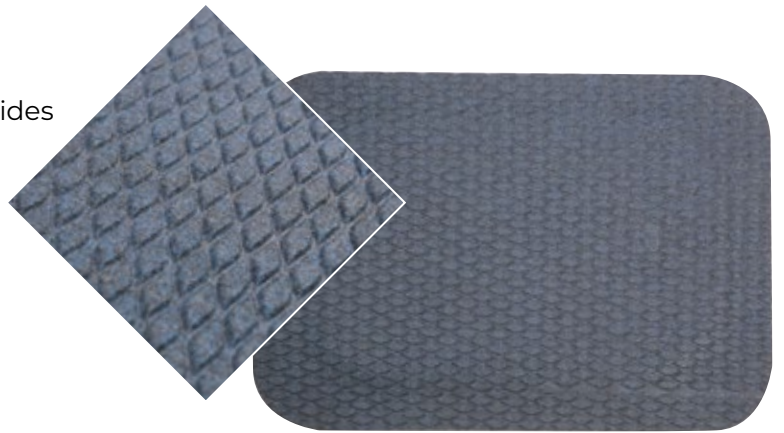

HOG HEAVEN FASHION

ANTI-FATIGUE MAT

The perfect combination of style and comfort, this quality anti-fatigue mat is ideal for those not wanting the industrial look.

This mat has a solution dyed fabric top that is moulded to a solid Nitrile rubber surface for easy cleaning while also having an attractive appearance.

FEATURES & BENEFITS

- Slip resistant
- Anti-static
- The closed cell Nitrile/PVC cushion backing provides long lasting comfort without breaking down
- The bevelled border remains flexible for the life of the product and will not crack or curl
- 100% solution dyed polypropylene top surface will not fade

SPECIFICATIONS

Uses	Dry Environments
Materials	Surface Fabric solution-dyed polypropylene. Closed Cell Nitrile/PVC cushion backing.
Thickness	16mm

COLOURS

Cobalt Blue

Charcoal

RECOMMENDED FOR

- Standing Desks
- Checkouts
- Counters
- Retail
- Office