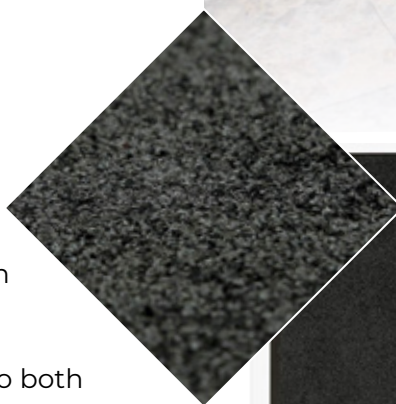

FEATURES & BENEFITS

- Colourfast solution dyed carpet top
- Doormat lays flat to reduce trip hazards
- No chemical treatment means greener, cleaner doormats
- Lower density = lower weight
- Machine washable, vacuum, sweep or hose clean
- Slip, stain and heat resistant doormat
- Super styrene backing has excellent resistance to both acid and alkalis

SPECIFICATIONS

Uses	All foot traffic levels. Wet and dry areas.
Materials	100% recycled PET fibre surface with super styrene backing
Thickness	6mm
Fibre Weight	712gsm

COLOURS

Charcoal

Black

RECOMMENDED FOR