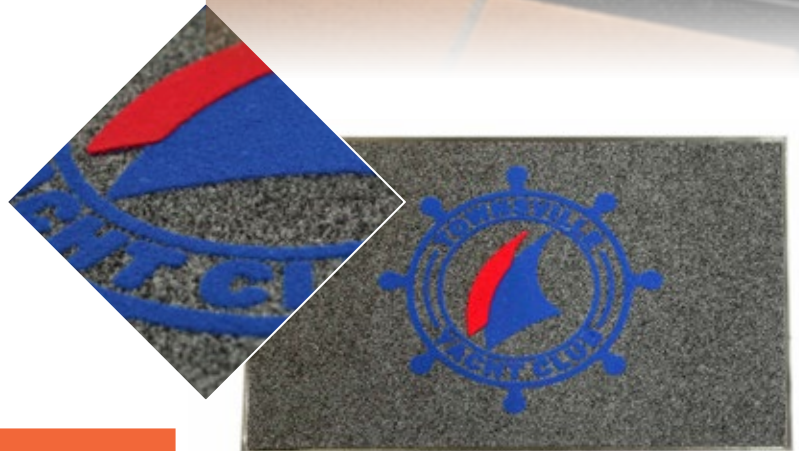

## LOGO MAT

With a unique and durable embossed finish, the DirtStopper Logo Mat is a real stand out!

The DirtStopper Logo Mat is a long lasting, medium to high foot traffic mat with a sharp logo or design. The top surface has a flecked colouring that is perfect for hiding dirt and debris.

### FEATURES & BENEFITS

- Sharp and vibrant logo definition
- Professionally printed in Melbourne
- Removes dirt and moisture from shoes
- Low profile edging keeps mat flat and in position
- Chemical resistant vinyl backing and edging
- Easy to clean, simply vacuum or sweep

### SPECIFICATIONS

Uses	All foot traffic levels Indoors or outdoors undercover
Materials	PET carpet with Vinyl backing
Thickness	8mm
Base Colours	Black or Charcoal
Logo Colours	2 colour print maximum with close colour matching. Due to the manual printing process used to create these quality Logo Mats, we charge per colour.