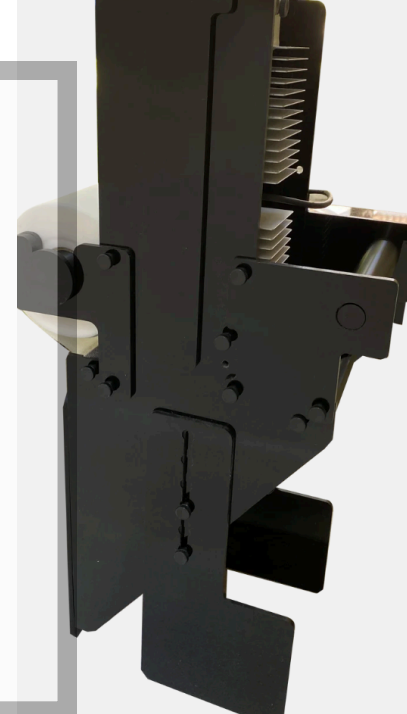

TOP VIEW

VENTURI

**Self Cleaning Protein Skimmer Footprint
8.5 x 4.5" Foot Print
Assembled Height: 26"
Fits in Most Sumps**

**CUT AROUND BLACK BORDER TO TEST
SIZE IN YOUR SUMP**

8.5"

Features

**Self-Cleaning Motor
Hands-Free for Months at a time
Powerful 4000 L/Hr Pump
Digital Motor Controller
Digital Pump Controller
UL Certified Power Supply
Space-Saving Design
Quiet Operation
Connects to Roller Mat / Algae Scrubber for
ALL-IN-ONE reef filtration!**

SmarterReefs.com

4.5"

Allow Space for plumbing, need about 3 inches clearance for PVC pipe / elbows

**2 in 1 Roller Mat / Algae Scrubber Footprint
8.5 x 6" Foot Print
Assembled Height: 27"
Fits in Most Sumps**

CUT AROUND BLACK BORDER TO TEST SIZE IN YOUR SUMP

8.5"

Features

Algae Scrubber drains into roller mat for ultra low maintenance

Full spectrum LED grow light

50 micron filter fleece

2 bulkheads - multiple inputs or use top to bypass filter roller if your nutrients run too low

Powerful DC Motor

Connects to Roller Mat / Algae Scrubber for ALL-IN-ONE reef filtration!

Purchase together with skimmer for discount

SmarterReefs.com

**TOP VIEW
FOOTPRINT**

4.5"