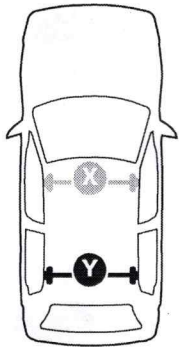

## Kit 145233

VOLKSWAGEN Gol, 5-dr Hatchback, 09-

ISO 11154-E

THULE WingBar Evo	THULE WingBar Edge	THULE WingBar	THULE SquareBar Evo	<b>Evo</b> X (scale)	<b>Edge</b> X (scale)
<b>VOLKSWAGEN Gol, 5-dr Hatchback, 09-</b>				35,5	H

THULE ProBar Evo	THULE SlideBar Evo	<b>X (mm/inch)</b>		
<b>VOLKSWAGEN Gol, 5-dr Hatchback, 09-</b>		1006 mm / 39 5/8"		

THULE WingBar Evo	THULE WingBar Edge	THULE WingBar	THULE SquareBar Evo	<b>Evo</b> Y (scale)	<b>Edge</b> Y (scale)
<b>VOLKSWAGEN Gol, 5-dr Hatchback, 09-</b>				36,0	G

THULE ProBar Evo	THULE SlideBar Evo	<b>Y (mm/inch)</b>		
<b>VOLKSWAGEN Gol, 5-dr Hatchback, 09-</b>		1011 mm / 39 3/4"		

	<b>W (mm/inch)</b>	<b>Z (mm/inch)</b>
<b>VOLKSWAGEN Gol, 5-dr Hatchback, 09-</b>	700 mm / 27 1/2"	250 mm / 9 7/8"