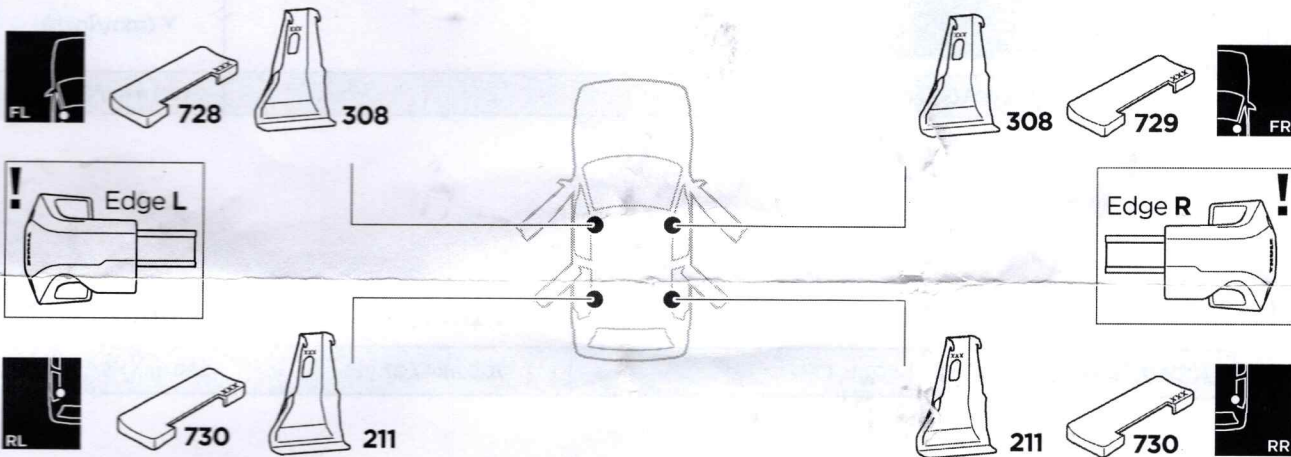

## Kit 145233

VOLKSWAGEN Gol, 5-dr Hatchback, 09-

ISO 11154-E

THULE WingBar Evo	THULE WingBar Edge	THULE WingBar	THULE SquareBar Evo	<b>Evo</b> X (scale)	<b>Edge</b> X (scale)
<b>VOLKSWAGEN Gol, 5-dr Hatchback, 09-</b>				35,5	H

THULE ProBar Evo	THULE SlideBar Evo	<b>X (mm/inch)</b>		
<b>VOLKSWAGEN Gol, 5-dr Hatchback, 09-</b>		1006 mm / 39 5/8"		

THULE WingBar Evo	THULE WingBar Edge	THULE WingBar	THULE SquareBar Evo	<b>Evo</b> Y (scale)	<b>Edge</b> Y (scale)
<b>VOLKSWAGEN Gol, 5-dr Hatchback, 09-</b>				36,0	G

THULE ProBar Evo	THULE SlideBar Evo	<b>Y (mm/inch)</b>		
<b>VOLKSWAGEN Gol, 5-dr Hatchback, 09-</b>		1011 mm / 39 3/4"		

	<b>W (mm/inch)</b>	<b>Z (mm/inch)</b>
<b>VOLKSWAGEN Gol, 5-dr Hatchback, 09-</b>	700 mm / 27 1/2"	250 mm / 9 7/8"