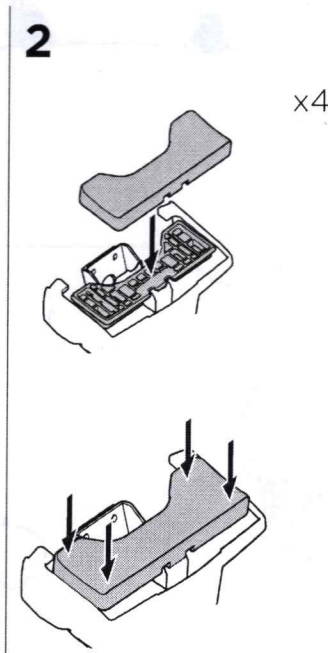

## Kit 145233

VOLKSWAGEN Gol, 5-dr Hatchback, 09-

ISO 11154-E

THULE WingBar Evo	THULE WingBar Edge	THULE WingBar	THULE SquareBar Evo	<b>Evo</b> X (scale)	<b>Edge</b> X (scale)
<b>VOLKSWAGEN Gol, 5-dr Hatchback, 09-</b>				35,5	H

THULE ProBar Evo	THULE SlideBar Evo	<b>X (mm/inch)</b>		
<b>VOLKSWAGEN Gol, 5-dr Hatchback, 09-</b>		1006 mm / 39 5/8"		

THULE WingBar Evo	THULE WingBar Edge	THULE WingBar	THULE SquareBar Evo	<b>Evo</b> Y (scale)	<b>Edge</b> Y (scale)
<b>VOLKSWAGEN Gol, 5-dr Hatchback, 09-</b>				36,0	G

THULE ProBar Evo	THULE SlideBar Evo	<b>Y (mm/inch)</b>		
<b>VOLKSWAGEN Gol, 5-dr Hatchback, 09-</b>		1011 mm / 39 3/4"		

	<b>W (mm/inch)</b>	<b>Z (mm/inch)</b>
<b>VOLKSWAGEN Gol, 5-dr Hatchback, 09-</b>	700 mm / 27 1/2"	250 mm / 9 7/8"