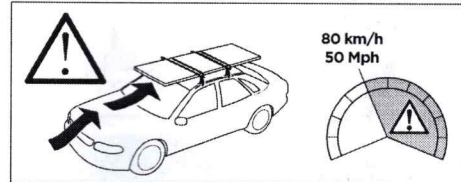

ISO 11154-E