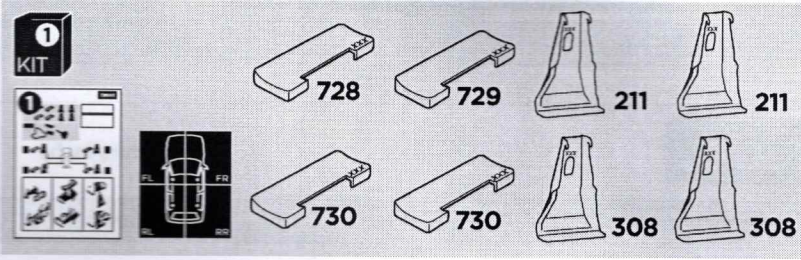

## Kit 145233

VOLKSWAGEN Gol, 5-dr Hatchback, 09-

ISO 11154-E

THULE WingBar Evo	THULE WingBar Edge	THULE WingBar	THULE SquareBar Evo	<b>Evo</b> X (scale)	<b>Edge</b> X (scale)
<b>VOLKSWAGEN Gol, 5-dr Hatchback, 09-</b>				35,5	H

THULE ProBar Evo	THULE SlideBar Evo	<b>X (mm/inch)</b>		
<b>VOLKSWAGEN Gol, 5-dr Hatchback, 09-</b>		1006 mm / 39 5/8"		

THULE WingBar Evo	THULE WingBar Edge	THULE WingBar	THULE SquareBar Evo	<b>Evo</b> Y (scale)	<b>Edge</b> Y (scale)
<b>VOLKSWAGEN Gol, 5-dr Hatchback, 09-</b>				36,0	G

THULE ProBar Evo	THULE SlideBar Evo	<b>Y (mm/inch)</b>		
<b>VOLKSWAGEN Gol, 5-dr Hatchback, 09-</b>		1011 mm / 39 3/4"		

	<b>W (mm/inch)</b>	<b>Z (mm/inch)</b>
<b>VOLKSWAGEN Gol, 5-dr Hatchback, 09-</b>	700 mm / 27 1/2"	250 mm / 9 7/8"