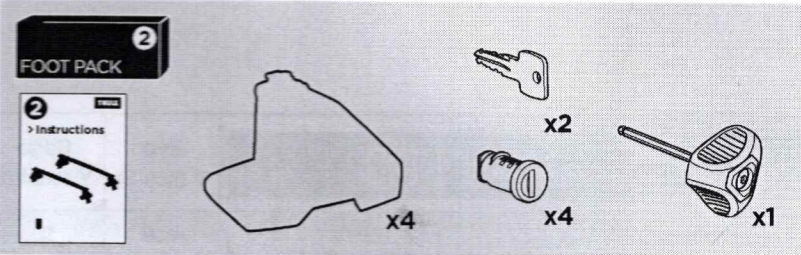

## Kit 145233

VOLKSWAGEN Gol, 5-dr Hatchback, 09-

ISO 11154-E

THULE WingBar Evo	THULE WingBar Edge	THULE WingBar	THULE SquareBar Evo	<b>Evo</b> X (scale)	<b>Edge</b> X (scale)
<b>VOLKSWAGEN Gol, 5-dr Hatchback, 09-</b>				35,5	H

THULE ProBar Evo	THULE SlideBar Evo	<b>X (mm/inch)</b>		
<b>VOLKSWAGEN Gol, 5-dr Hatchback, 09-</b>		1006 mm / 39 5/8"		

THULE WingBar Evo	THULE WingBar Edge	THULE WingBar	THULE SquareBar Evo	<b>Evo</b> Y (scale)	<b>Edge</b> Y (scale)
<b>VOLKSWAGEN Gol, 5-dr Hatchback, 09-</b>				36,0	G

THULE ProBar Evo	THULE SlideBar Evo	<b>Y (mm/inch)</b>		
<b>VOLKSWAGEN Gol, 5-dr Hatchback, 09-</b>		1011 mm / 39 3/4"		

	<b>W (mm/inch)</b>	<b>Z (mm/inch)</b>
<b>VOLKSWAGEN Gol, 5-dr Hatchback, 09-</b>	700 mm / 27 1/2"	250 mm / 9 7/8"