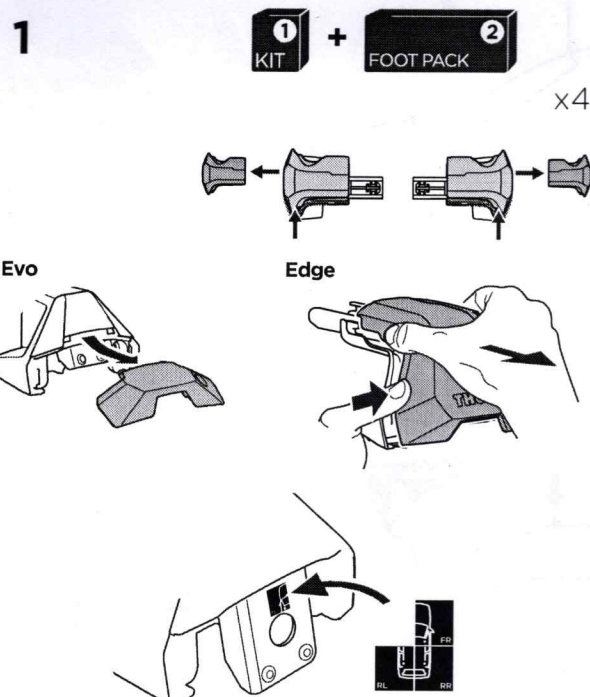

## Kit 145233

VOLKSWAGEN Gol, 5-dr Hatchback, 09-

ISO 11154-E

THULE WingBar Evo	THULE WingBar Edge	THULE WingBar	THULE SquareBar Evo	<b>Evo</b> X (scale)	<b>Edge</b> X (scale)
<b>VOLKSWAGEN Gol, 5-dr Hatchback, 09-</b>				35,5	H

THULE ProBar Evo	THULE SlideBar Evo	<b>X (mm/inch)</b>		
<b>VOLKSWAGEN Gol, 5-dr Hatchback, 09-</b>		1006 mm / 39 5/8"		

THULE WingBar Evo	THULE WingBar Edge	THULE WingBar	THULE SquareBar Evo	<b>Evo</b> Y (scale)	<b>Edge</b> Y (scale)
<b>VOLKSWAGEN Gol, 5-dr Hatchback, 09-</b>				36,0	G

THULE ProBar Evo	THULE SlideBar Evo	<b>Y (mm/inch)</b>		
<b>VOLKSWAGEN Gol, 5-dr Hatchback, 09-</b>		1011 mm / 39 3/4"		

	<b>W (mm/inch)</b>	<b>Z (mm/inch)</b>
<b>VOLKSWAGEN Gol, 5-dr Hatchback, 09-</b>	700 mm / 27 1/2"	250 mm / 9 7/8"