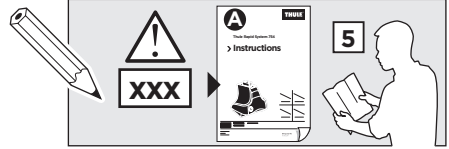

2

SRA

RANGE ROVER Evoque, 3-dr SUV, 11-

RANGE ROVER Evoque, 5-dr SUV, 11- / *12-

3

	W (mm)	Z (mm)	Y (mm)	W (inch)	Z (inch)	Y (inch)
RANGE ROVER Evoque, 3-dr SUV, 11-	270	650	340	10 5/8	25 5/8	13 3/8

	W (mm)	Z (mm)	W (inch)	Z (inch)
RANGE ROVER Evoque, 5-dr SUV, 11- / *12-	270	700	10 5/8	27 1/2