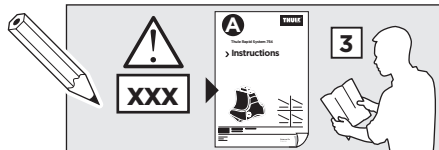

2

SRA

RANGE ROVER Evoque, 3-dr SUV, 11-

RANGE ROVER Evoque, 5-dr SUV, 11- / *12-

3

	W (mm)	Z (mm)	Y (mm)	W (inch)	Z (inch)	Y (inch)
RANGE ROVER Evoque, 3-dr SUV, 11-	270	650	340	10 5/8	25 5/8	13 3/8

	W (mm)	Z (mm)	W (inch)	Z (inch)
RANGE ROVER Evoque, 5-dr SUV, 11- / *12-	270	700	10 5/8	27 1/2