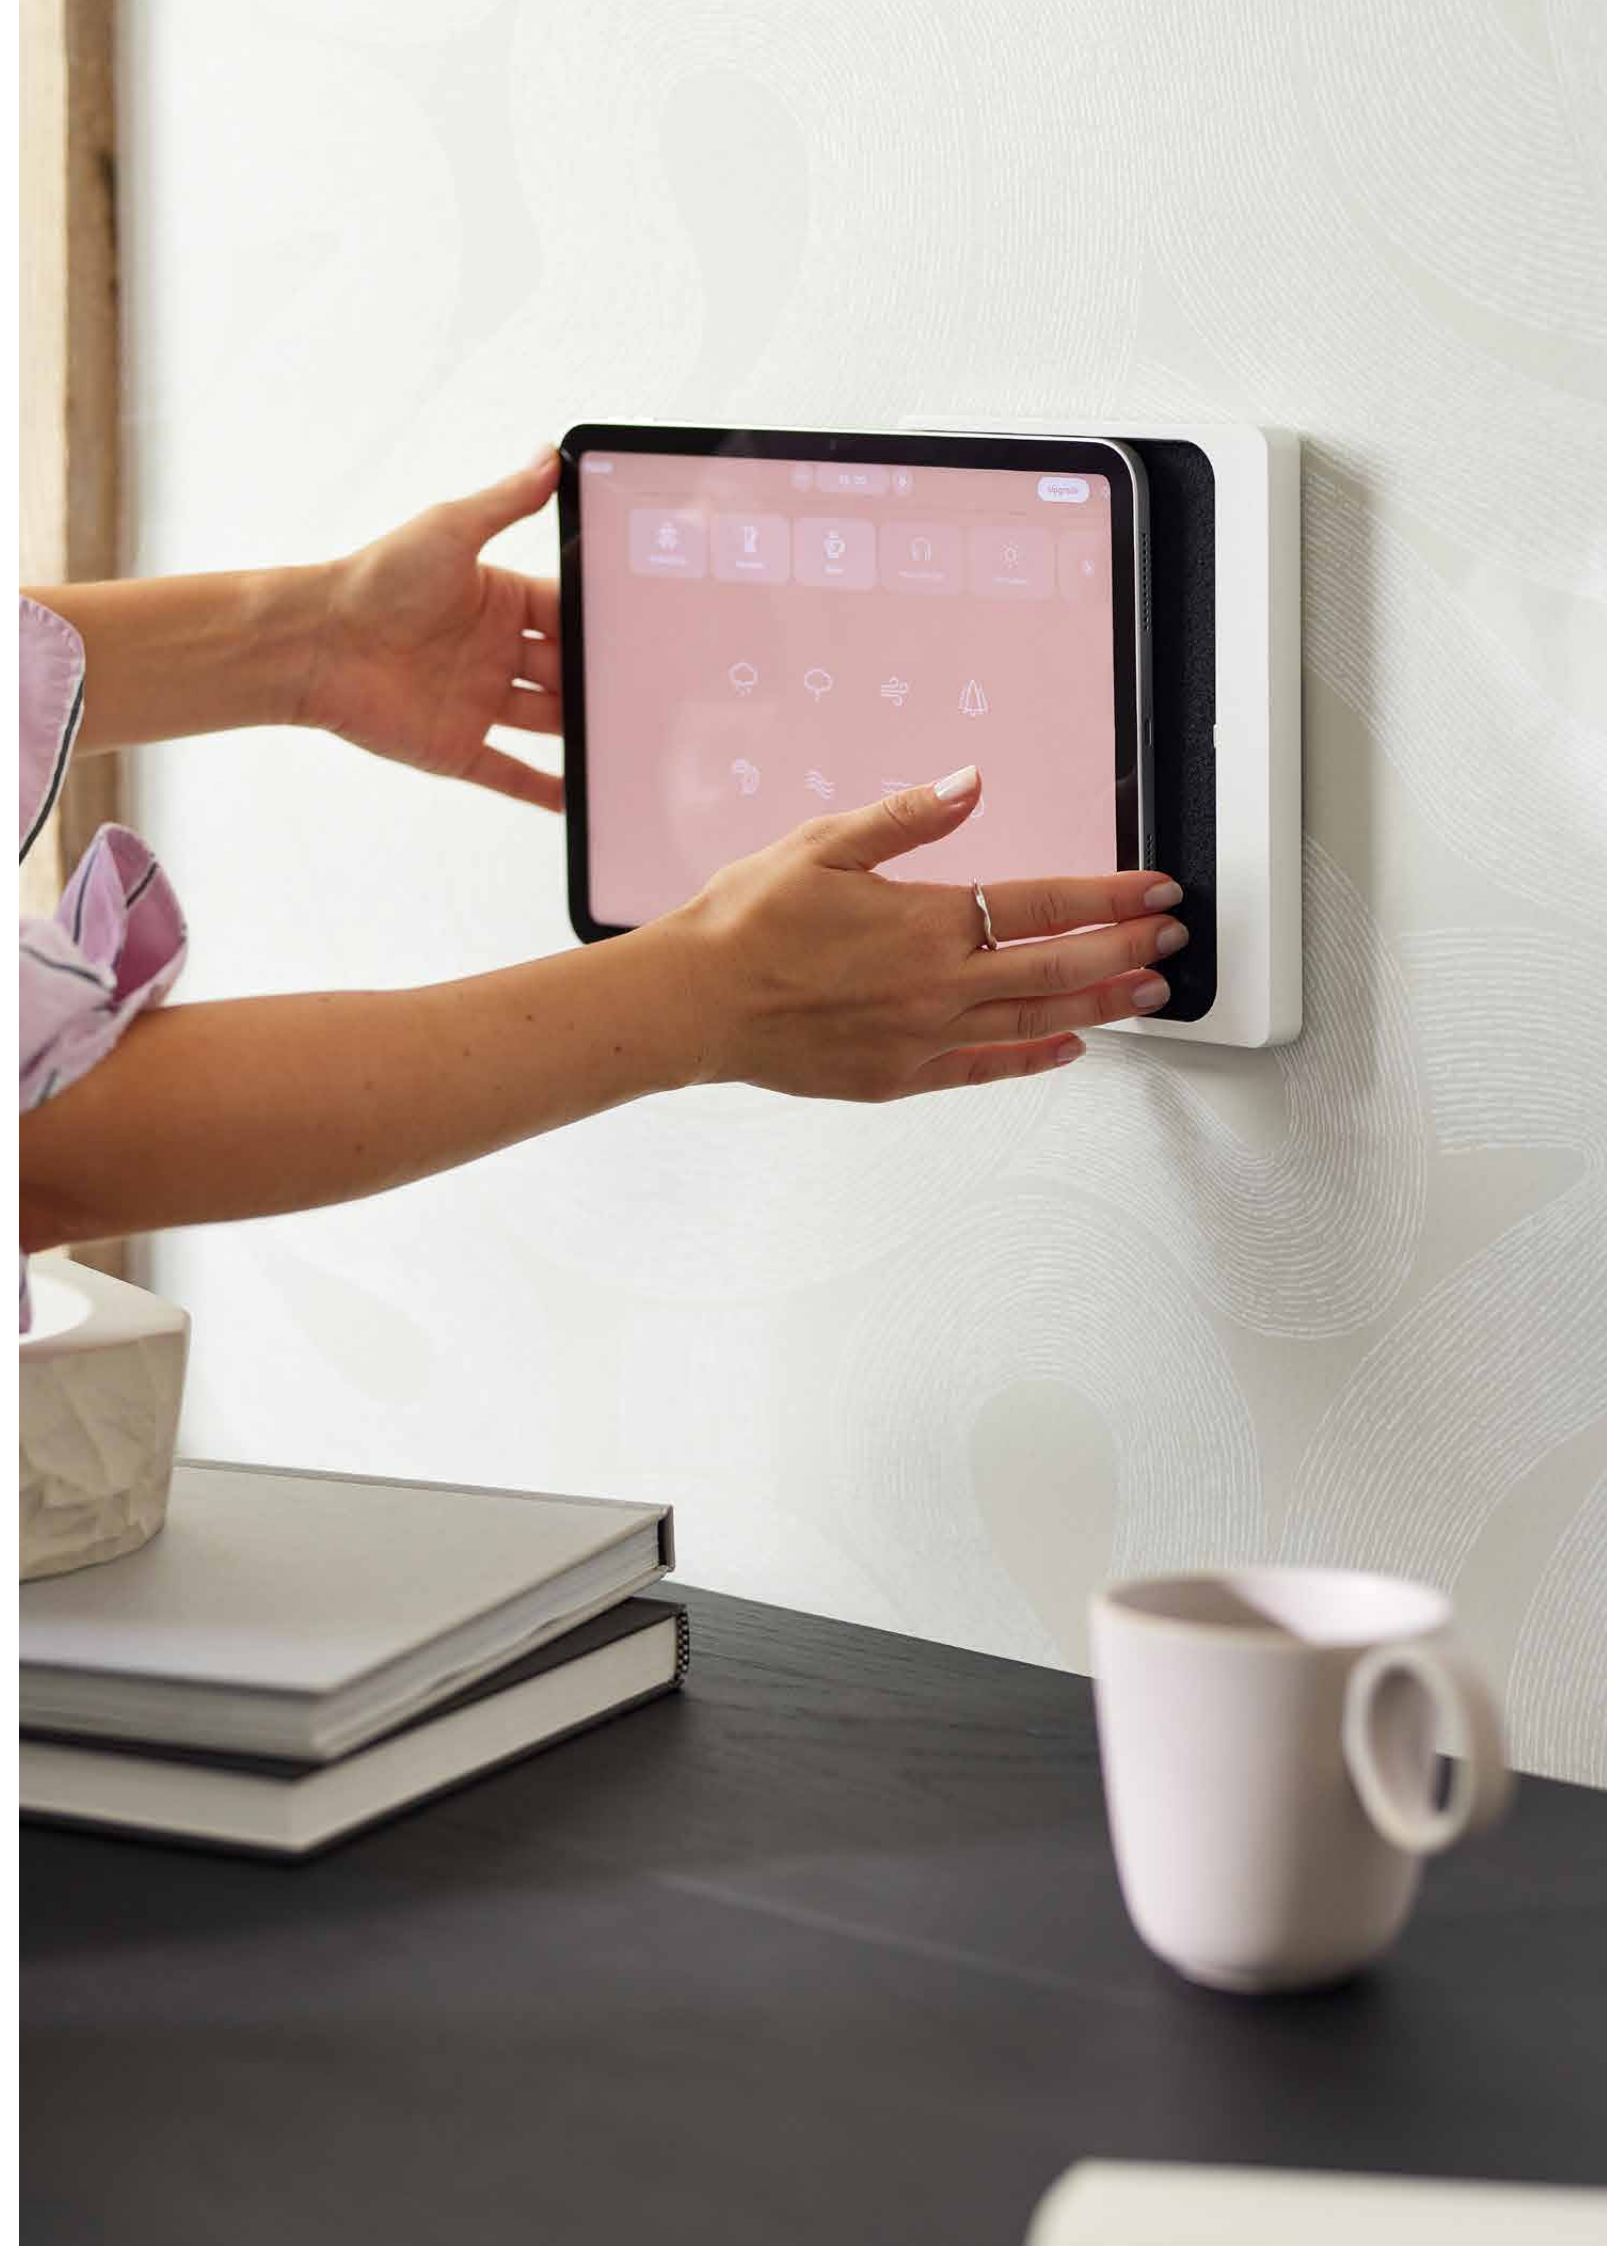

COMPANION WALL 2.0  
Simple and beautiful

SUNSET WALL CONSOLE  
Comfortable and stylish

SUNSET DESK CONSOLE  
Prestigious and skilful

DAME WALL HOME  
Stylish and functional

DAME WALL 2.0  
Elegant and stable

SUNSET TABLE STAND  
Elegant and practical

WHIZ  
Timeless elegance

# COMPANION WALL HOME

Stylish, asymmetrical, one-side-open tablet wall mount. The open form allows easy removal of the tablet at any time. Aluminium. Powder-coated.

 High-quality aluminium

 Integrated charging cable

# DAME WALL HOME

Fine and elegant, one-side-open tablet wall mount.  
Forms one surface with the tablet. The open form allows easy removal of the device at any time. Anodised Aluminium.

Anodised aluminium