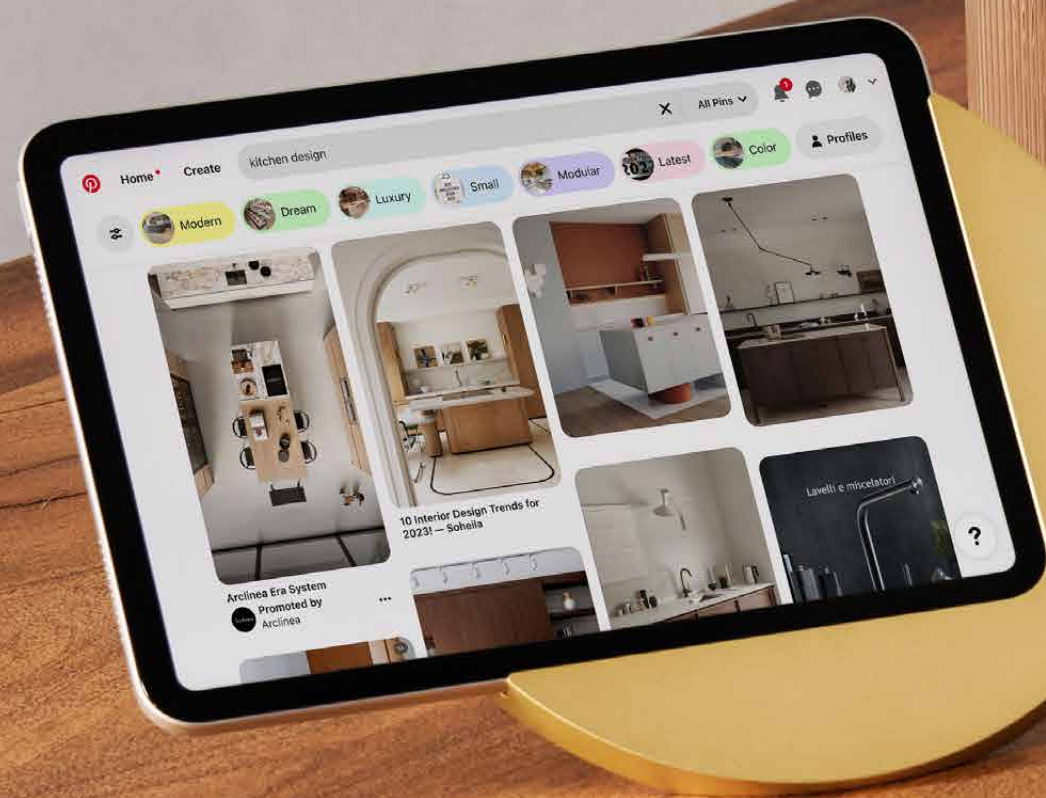

# DAME WALL HOME

Fine and elegant, one-side-open tablet wall mount.  
Forms one surface with the tablet. The open form allows easy removal of the device at any time. Anodised Aluminium.

Anodised aluminium

# DAME WALL 2.0

The future begins at home. Optimised construction. Even more sleek with unchanged stability and functionality. Pure minimalism.

High-quality aluminium

Hidden charging cable

# NEW ELEGANCE. SUNSET

The series Sunset opens a new era  
of esthetically elevated tablet mounts.