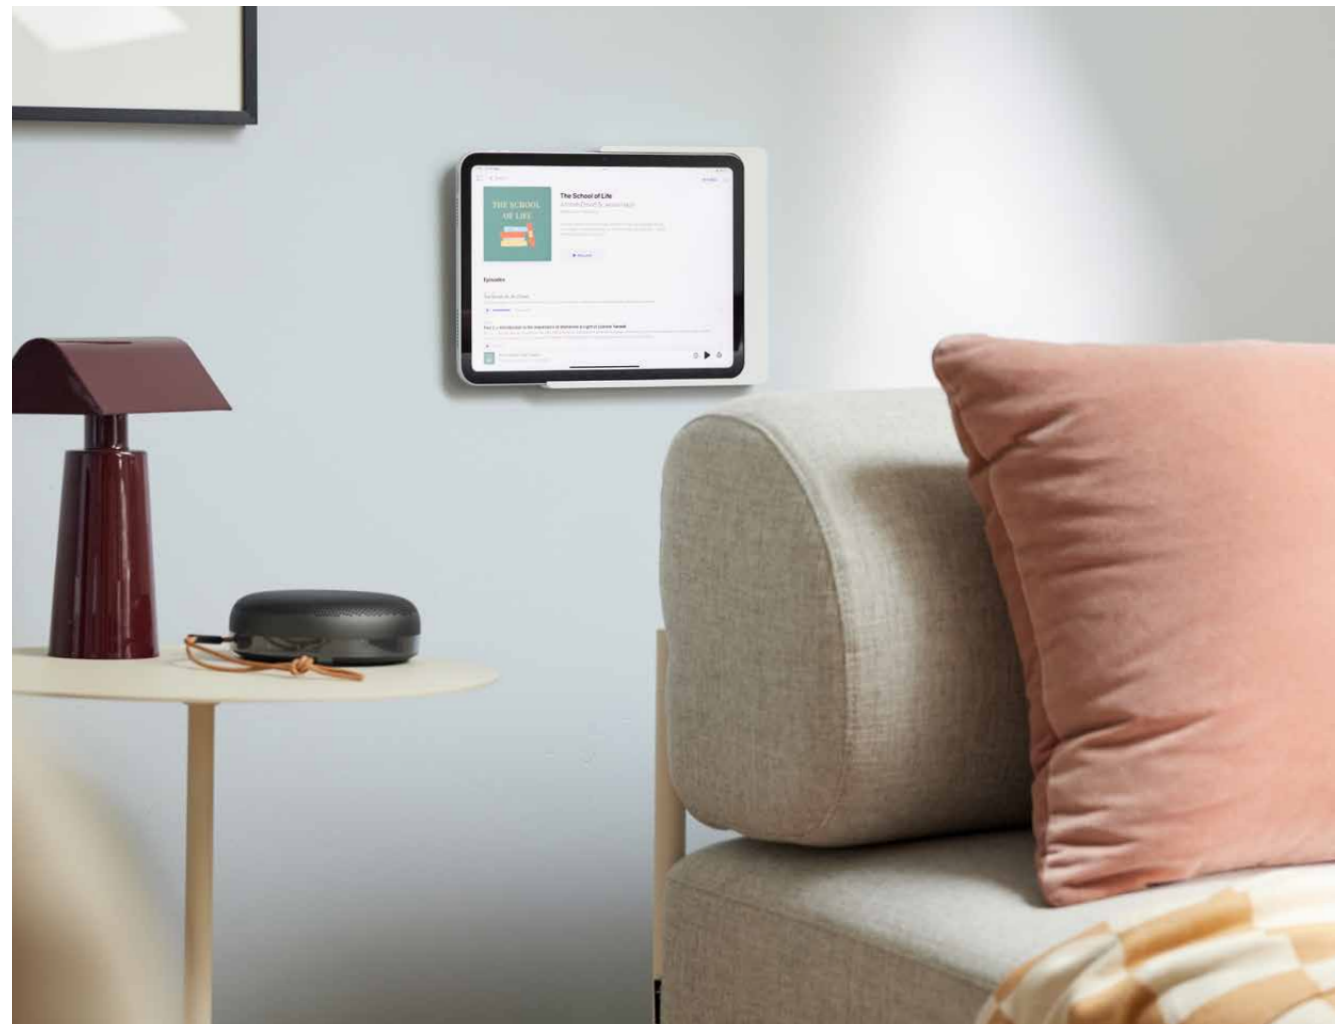

# COMPANION WALL HOME

Stylish, asymmetrical, one-side-open tablet wall mount. The open form allows easy removal of the tablet at any time. Aluminium. Powder-coated.

 High-quality aluminium

 Integrated charging cable

# DAME WALL HOME

Fine and elegant, one-side-open tablet wall mount.  
Forms one surface with the tablet. The open form allows easy removal of the device at any time. Anodised Aluminium.

Anodised aluminium