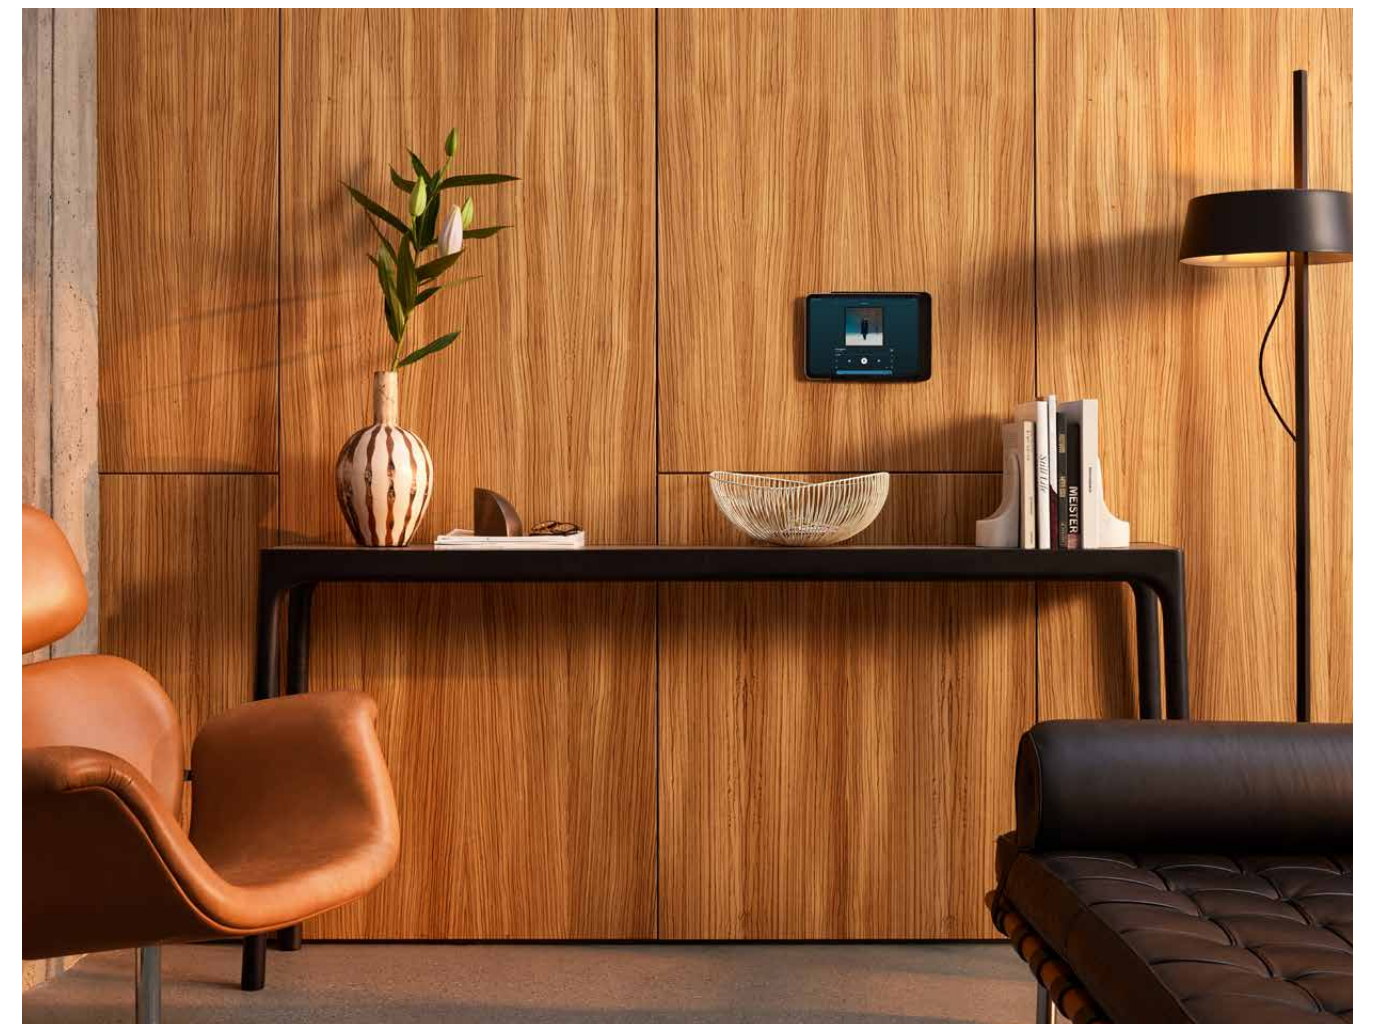

DAME WALL HOME

Fine and elegant, one-side-open tablet wall mount.
Forms one surface with the tablet. The open form allows easy removal of the device at any time. Anodised Aluminium.

Anodised aluminium

Integrated charging cable

90° Rotation