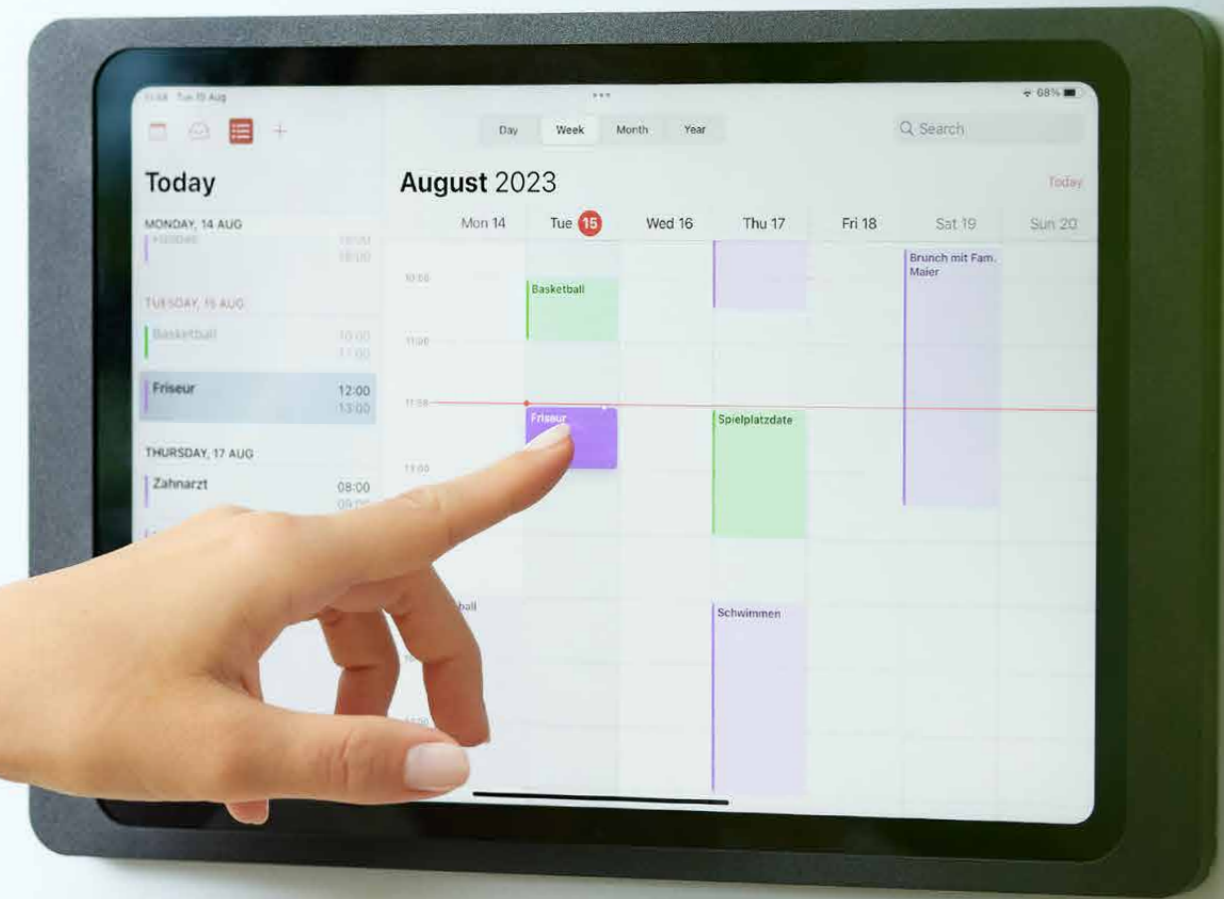

# COMPANION WALL HOME

Stylish, asymmetrical, one-side-open tablet wall mount. The open form allows easy removal of the tablet at any time. Aluminium. Powder-coated.

 High-quality aluminium

 Integrated charging cable

# DAME WALL HOME

Fine and elegant, one-side-open tablet wall mount.  
Forms one surface with the tablet. The open form allows easy removal of the device at any time. Anodised Aluminium.

Anodised aluminium