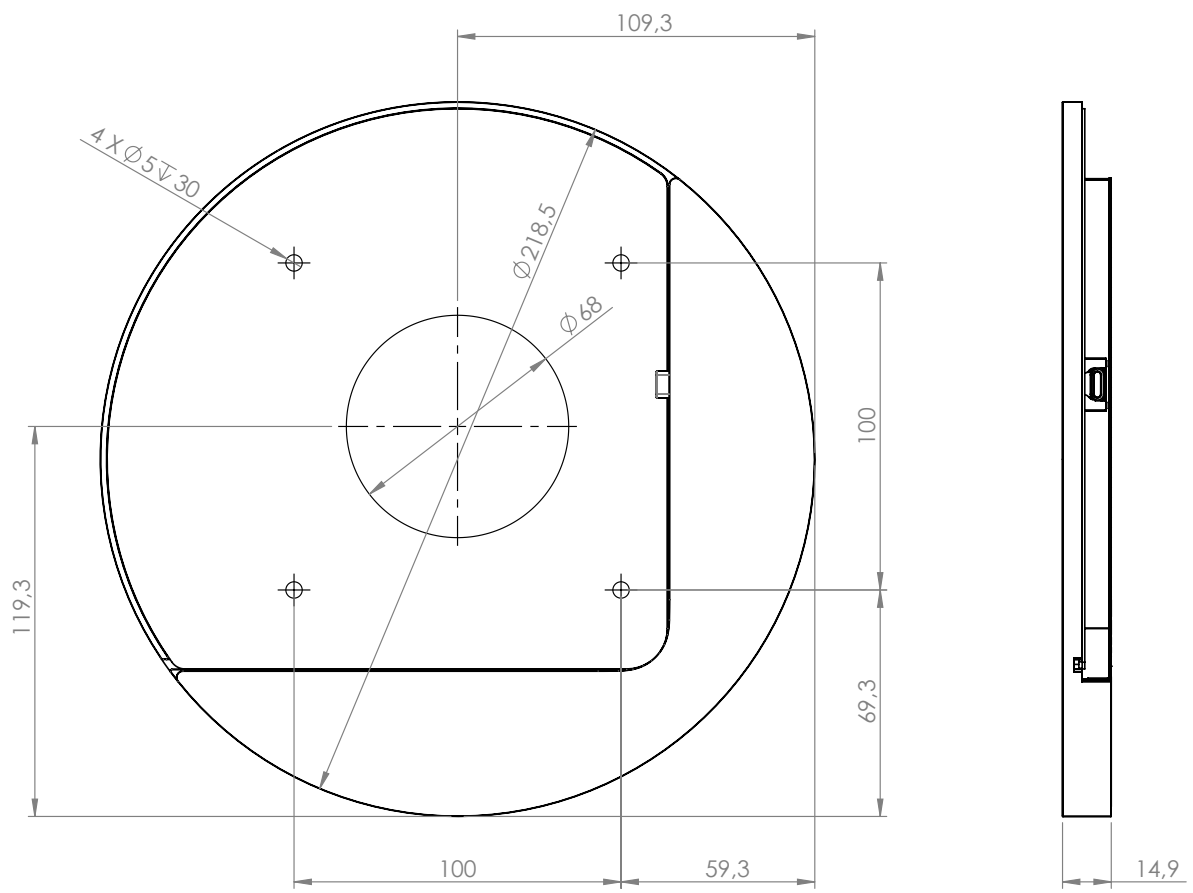

natural

lemon

mint

smaragd

red

Sunset for iPad 10th gen. 10.9"

Displine

	DSP number	EAN	Product	Compatible devices	Cable	Weight in kg
Sunset	DSP-5-10-1009-12	4260600747194	Sunset for iPad 10.9" 10th Gen. Black Anodized USB-C	iPad 10.9" (10th gen.)	USB-C to USB-C included	1.1
	DSP-5-10-1009-13	4260600747200	Sunset for iPad 10.9" 10th Gen. Gold Anodized USB-C	iPad 10.9" (10th gen.)	USB-C to USB-C included	1.1
	DSP-5-10-1009-14	4260600747217	Sunset for iPad 10.9" 10th Gen. Titanium Anodized USB-C	iPad 10.9" (10th gen.)	USB-C to USB-C included	1.1
Sunset Alcantara Panels	DSP-5-1009-AP-black	4260600747347	Alcantara Panel Black	Sunset Sunset Stand Sunset Console Moonlight	no	0.28
	DSP-5-1009-AP-grey	4260600747354	Alcantara Panel Grey	Sunset Sunset Stand Sunset Console Moonlight	no	0.28
	DSP-5-1009-AP-mint	4260600747361	Alcantara Panel Mint	Sunset Sunset Stand Sunset Console Moonlight	no	0.28
	DSP-5-1009-AP-cobalt	4260600747378	Alcantara Panel Cobalt	Sunset Sunset Stand Sunset Console Moonlight	no	0.28
	DSP-5-1009-AP-lemon	4260600747385	Alcantara Panel Lemon	Sunset Sunset Stand Sunset Console Moonlight	no	0.28
	DSP-5-1009-AP-natural	4260600747392	Alcantara Panel Natural	Sunset Sunset Stand Sunset Console Moonlight	no	0.28
	DSP-5-1009-AP-red	4260600747408	Alcantara Panel Red	Sunset Sunset Stand Sunset Console Moonlight	no	0.28
	DSP-5-1009-AP-emerald	4260600747415	Alcantara Panel Emerald	Sunset Sunset Stand Sunset Console Moonlight	no	0.28
Accessories	DSP-95-USB	4260600746333	Displine USB-C charger 20W	recommended for all tablets with USB-C port	x	0.1
	DSP-91-CC	4260600746340	Displine USB-C to USB-C Cable	for tablets with USB-C port and Displine 20W USB-C charger and Displine PoE Converter	x	0.01
	DSP-95-POE	4260600746845	Displine PoE Converter 22W	USB-C / power + data or only power	x	0.05
			Displine GmbH Mainzer Straße 97 65189 Wiesbaden	Contact e-mail: info@displine.com		