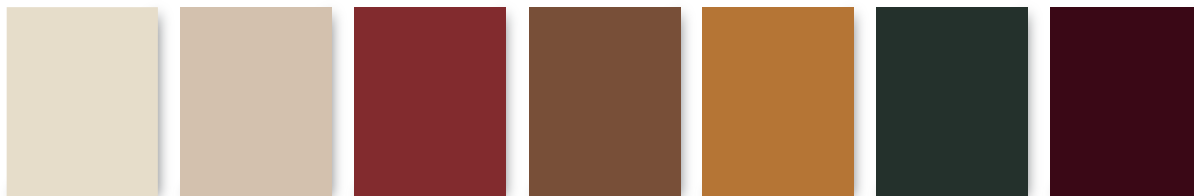

COLOR

2021-2022 AUTUMN&WINTER

-COZY LIFE-

11-0105 TPG

14-1212 TPG

19-1250 TPG

17-1045 TPG

16-1140 TPG

19-5406 TPG

19-1317 TPG