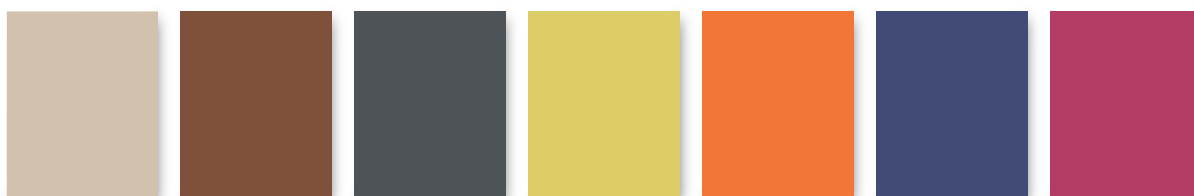

- PRIMAL -

13-0607 TPG

18-1148 TPG

19-3910 TPG

13-0648 TPG

15-1164 TPG

19-3953 TPG

18-1945 TPG