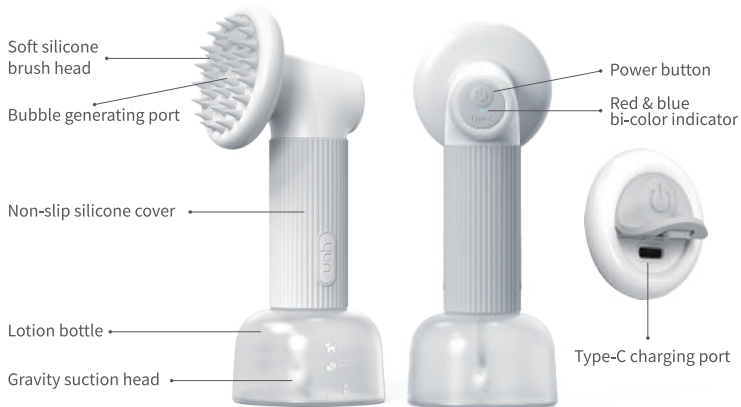

Customer Support
support@uahpet.com
<https://www.uahpet.com>

uahpet

Fur-ever clean User Manual

MADE IN CHINA

Product Description

What's included

Pet Bath Bubble Machine x1 Type-C Charging Cable x1 User manual ×1

Product specifications

Model: USPA01	Color: White	Waterproof level: IPX6
Input voltage: DC 5v	Size:3.74x3.74x9.65inch (95x95x245mm)	Material: ABS+ Silicone
Input current: 1A	Lotion Bottle Capacity:300ml	Weight:0.86lb (390g)
Battery: 1000mAh		

Function Instructions

Soft silicone brush head, can be unscrewed separately for use
Short press to turn on and start bubbling, short press again to turn off

Light

The blue light keeps on when machine is working;
the red light keeps on when the battery is low;
the blue light is flashing when charging;
the blue light keeps on when fully charged.