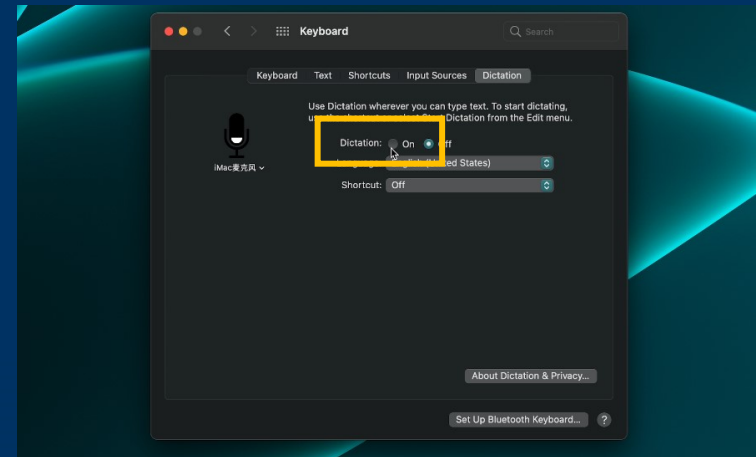

W O M B A T

MAPLE PRO INSTRUCTION

Setup for Dictation hot key

1. On the menu bar click "System preferences"

2. Then find "Keyboard" and click it

3. click the tag "Dictation"

4. Check the box next to "Dictation" below

5. a “Privacy alert” will prompt out here, please make sure you agree the terms from Apple Inc. before enable Dictation.

6. Click the drop down menu next to the "Shortcut" below and select "Press Control Key twice"