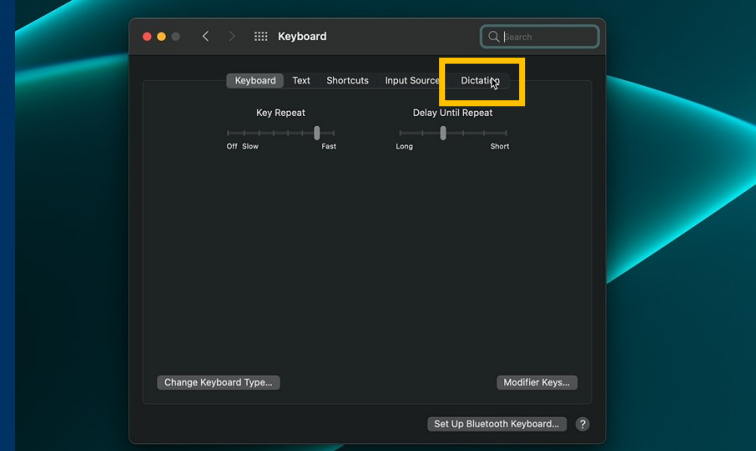

W O M B A T

MAPLE PRO INSTRUCTION

Setup for Dictation hot key

1. On the menu bar click "System preferences"

2. Then find "Keyboard" and click it

3. click the tag "Dictation"

4. Check the box next to "Dictation" below

5. a “Privacy alert” will prompt out here, please make sure you agree the terms from Apple Inc. before enable Dictation.

6. Click the drop down menu next to the "Shortcut" below and select "Press Control Key twice"