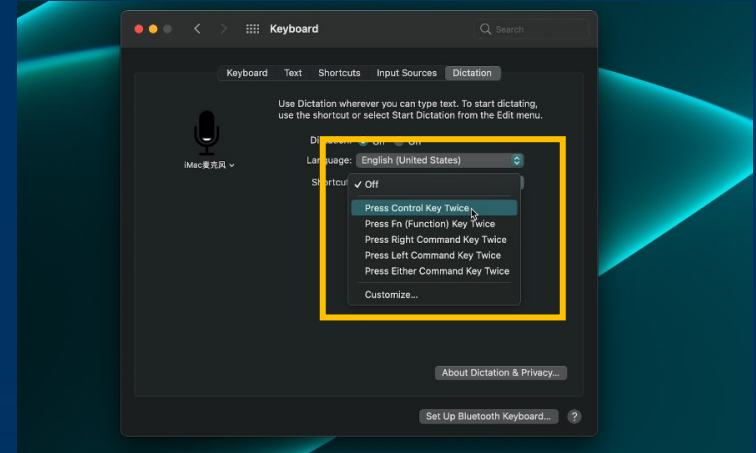

W O M B A T

MAPLE PRO INSTRUCTION

Setup for Dictation hot key

1. On the menu bar click "System preferences"

2. Then find "Keyboard" and click it

3. click the tag "Dictation"

4. Check the box next to "Dictation" below

5. a “Privacy alert” will prompt out here, please make sure you agree the terms from Apple Inc. before enable Dictation.

6. Click the drop down menu next to the "Shortcut" below and select "Press Control Key twice"

7. Setup completed, you can now press the “Dictation” key on the keyboard to invoke the “Dictation” feature