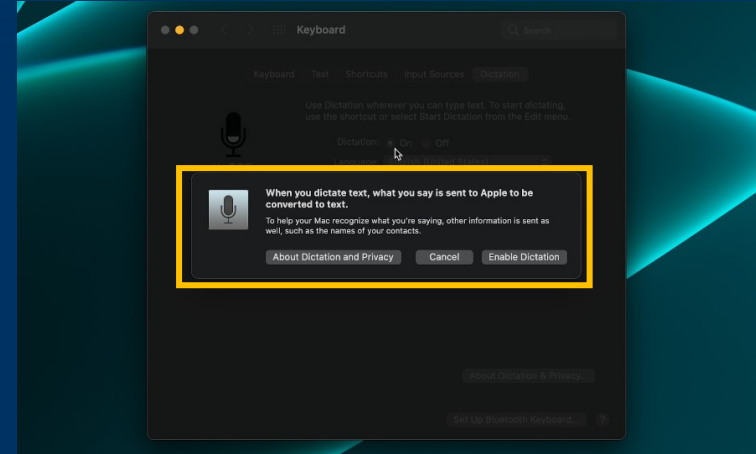

W O M B A T

MAPLE PRO INSTRUCTION

Setup for Dictation hot key

1. On the menu bar click "System preferences"

2. Then find "Keyboard" and click it

3. click the tag "Dictation"

4. Check the box next to "Dictation" below

5. a “Privacy alert” will prompt out here, please make sure you agree the terms from Apple Inc. before enable Dictation.

6. Click the drop down menu next to the "Shortcut" below and select "Press Control Key twice"