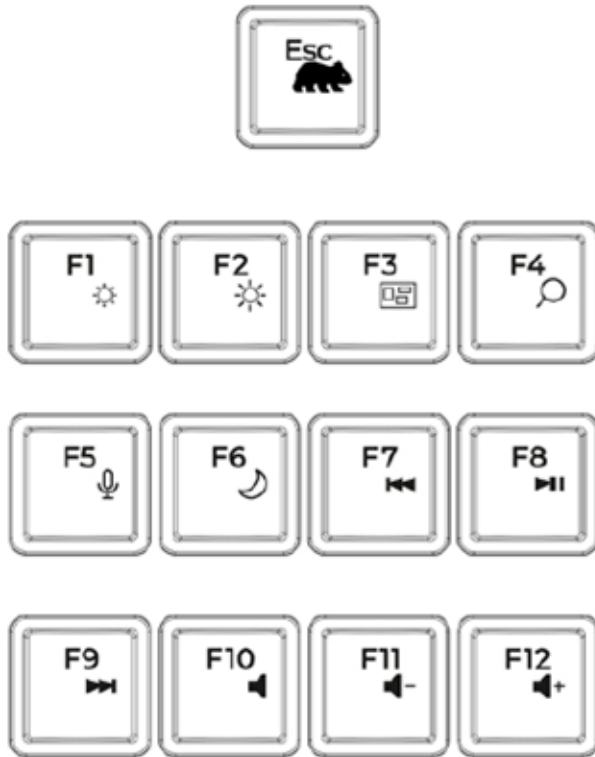

Press directly	Press Fn +
ESC	Apple Menu

Press directly	Press Fn +
F1	Screen Brightness -
F2	Screen Brightness +
F3	Launch Pad
F4	Spotlight
F5	Dictation
F6	Do not Disturb
F7	Previous track
F8	Play/Pause
F9	Next track
F10	Mute
F11	Vol -
F12	Vol +

Press Fn + Tab for 3 seconds to toggle

Press directly	Press Fn +
Screen Brightness -	F1
Screen Brightness +	F2
Launch Pad	F3
Spotlight	F4
Dictation	F5
Do not Disturb	F6
Previous track	F7
Play/Pause	F8
Next track	F9
Mute	F10
Vol -	F11
Vol +	F12

Fx function keys/WINDOWS hot keys

Press directly	Press Fn +
ESC	WINDOWS Menu

Press directly	Press Fn +
F1	Screen Brightness -
F2	Screen Brightness +
F3	Launch Pad
F4	Search
F5	Dictation
F6	Lock Screen
F7	Previous track
F8	Play/Pause
F9	Next track
F10	Mute
F11	Vol -
F12	Vol +

Press Fn + Tab for 3 seconds to toggle

Press directly	Press Fn +
Screen Brightness -	F1
Screen Brightness +	F2
Launch Pad	F3
Search	F4
Dictation	F5
Lock Screen	F6
Previous track	F7
Play/Pause	F8
Next track	F9
Mute	F10
Vol -	F11
Vol +	F12