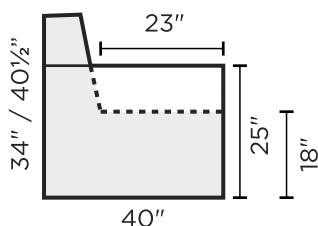

Bold stitching A (white) or B (black)

MEASURES:

Jumbo Loveseat Sleeper + Chaise (L or R)