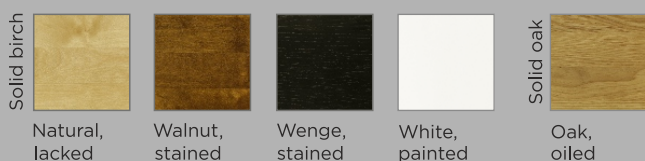

LUONTO®

NOAH

NOAH

CUSTOMIZING

1. Choose upholstery: Available with hundreds of upholstery materials and colors.
2. Choose leg model and color

FRAME CONSTRUCTION

Individually bench-made by Scandinavian craftsmen.
 Seat Frame constructed of select SOLID SPRUCE with finger joints and no-zag springs (at least four per seat).
 Back parts constructed with Mortise & Tenon design for extraordinary durability.
 Exterior sides and back fully padded.

STANDARD LEG COLOR OPTIONS

COMFORT

Medium

LEGS

Standard leg model: 104/9
 Optional leg models: 126/9 ; 127/9 ; 225/9

UPHOLSTERY

Leather, fabric, compination

EXTRA