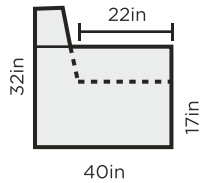

WOOD

COMFORT

Medium

FUNCTIONS

Sleeper

LEGS

Standard legs: 104/9

Optional legs: 110/9 ; 119/9 ; 203/9

UPHOLSTERY

Leather, fabric, compination

EXTRA

Bold stitching A (white) or B (black)

USB Charger Kit

Mattress protector

MEASURES

COT CHAIR SLEEPER

40in

Bed size:
30" x 80"

COT

FULL SIZE LOVESEAT SLEEPER

64in

Bed size:
55" x 80"

FULL

QUEEN LOVESEAT SLEEPER