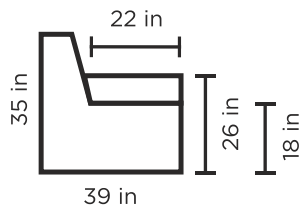

COMFORT

Medium

FUNCTIONS

Sleeper, Level Mechanism

LEGS

Optional legs: 101/6, 102/6, 104/6, 105/6, 110/6, 119/6, 203/6, 217/6, 235/6, metal

UPHOLSTERY

Leather, fabric, compination

EXTRA

Contrast stitching A (white) or B (black)
 For Level sleeper mechanism:
 - Mattress (58 x 74 x 1.5 in)

MEASURES

Note: More sleeper and armrest options in Fantasy sectional spec sheet.

CHAIR SLEEPER (LEVEL MECHANISM)