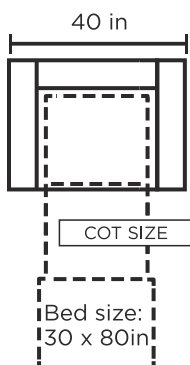

EXTRA

Contrast stitching A (white) or B (black)
 For Level sleeper mechanism:
 - Mattress (58 x 74 x 1.5 in)

MEASURES

Note: More sleeper and armrest options in Fantasy sectional spec sheet.

CHAIR SLEEPER (LEVEL MECHANISM)