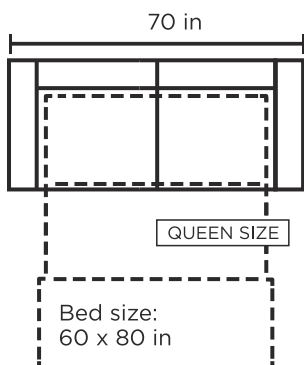

SOFA SLEEPER LOVESEAT (LEVEL MECHANISM)