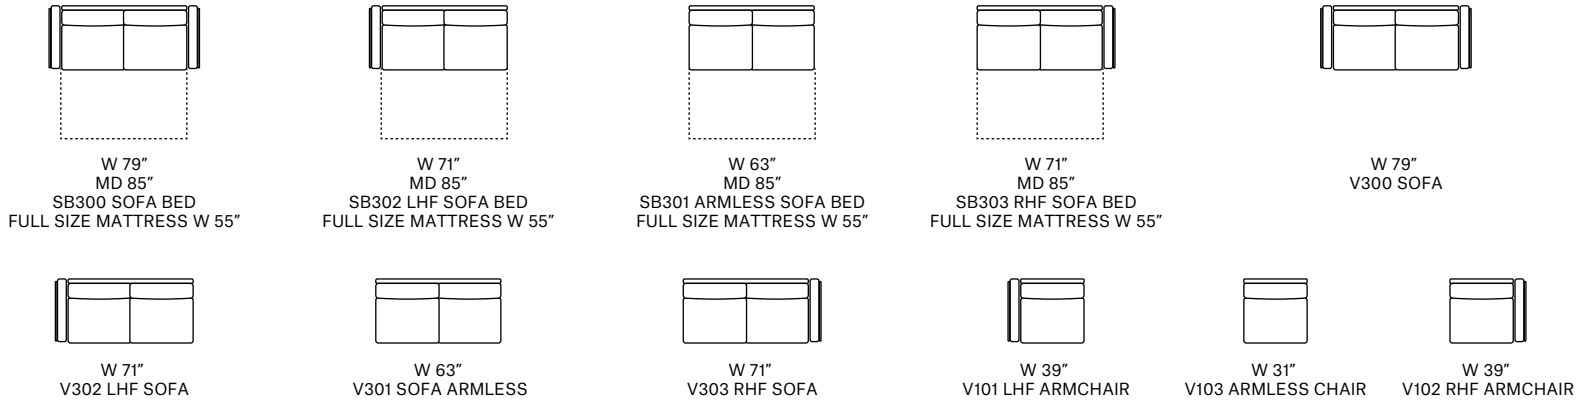

Pompea

Technical Description

thick stitch: Available as an option

structure: Synchronized and orthopedic metal bed mechanism. Bed area made with beech wood slats 6,3 "wide. Reinforced elastic webbing on the seating area.

REV. 002 DEL 28/10/2020 | Pag. 2 of 2

Arms and back are detachable on sofased version by just pulling up

D 41" H 38" AH 26" SH 19" SD 22" MD 85" HM 22"

MAXI SEAT (version of the group have the same seat width)

MEDIUM SEAT (version of the group have the same seat width)

SMALL SEAT (version of the group have the same seat width)

JOLLY (can be combined with all the version group)