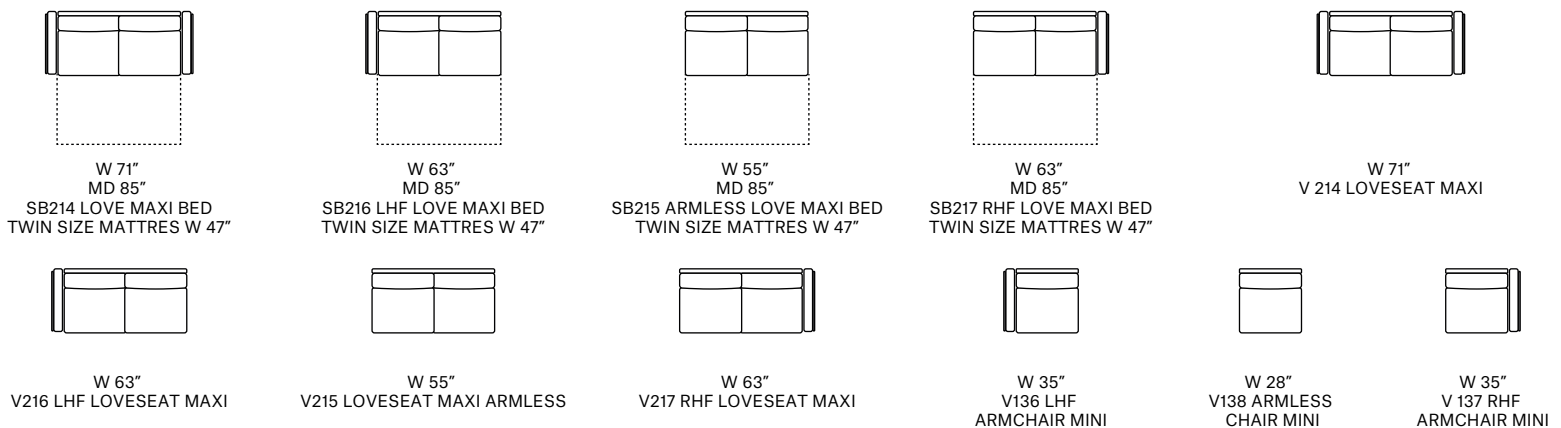

Pompea

Technical Description

thick stitch: Available as an option

structure: Synchronized and orthopedic metal bed mechanism. Bed area made with beech wood slats 6,3 "wide. Reinforced elastic webbing on the seating area.

REV. 002 DEL 28/10/2020 | Pag. 2 of 2

Arms and back are detachable on sofased version by just pulling up

D 41" H 38" AH 26" SH 19" SD 22" MD 85" HM 22"

MAXI SEAT (version of the group have the same seat width)

MEDIUM SEAT (version of the group have the same seat width)

SMALL SEAT (version of the group have the same seat width)

JOLLY (can be combined with all the version group)