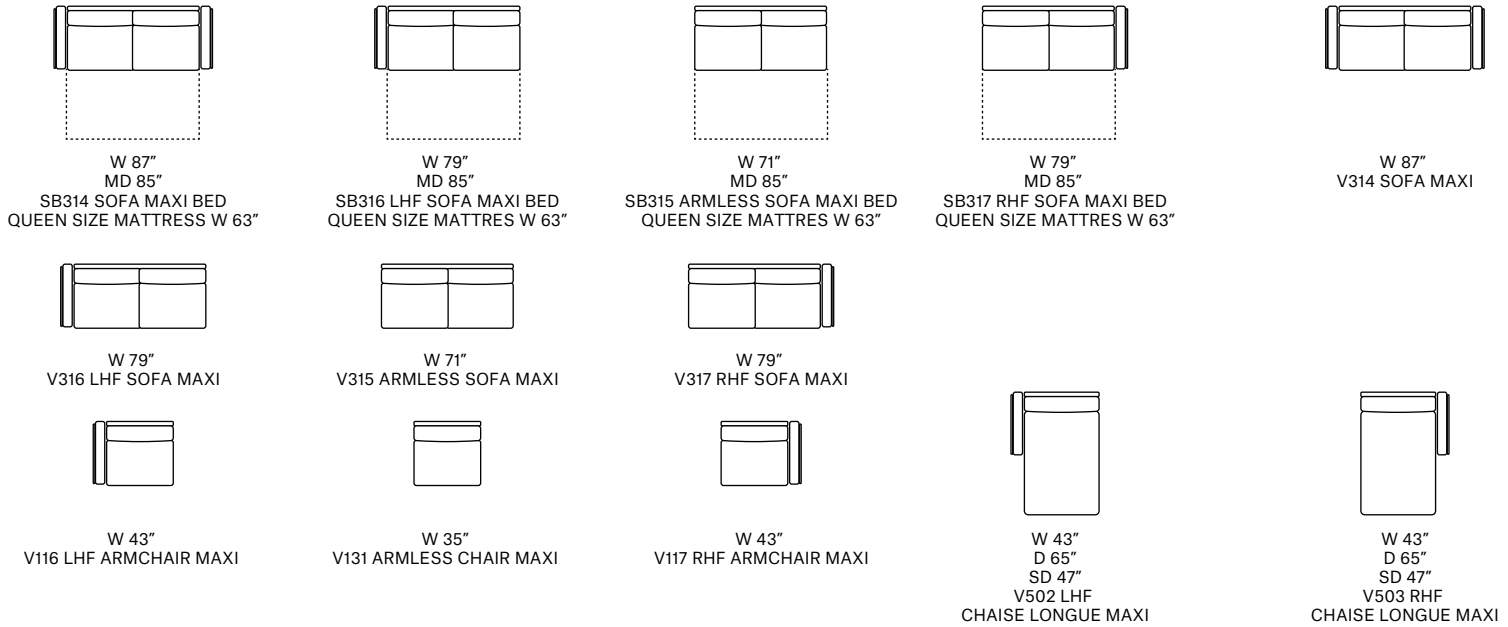

REV. 002 DEL 28/10/2020 | Pag. 2 of 2

Arms and back are detachable on sofased version by just pulling up

D 41" H 38" AH 26" SH 19" SD 22" MD 85" HM 22"

MAXI SEAT (version of the group have the same seat width)

MEDIUM SEAT (version of the group have the same seat width)

SMALL SEAT (version of the group have the same seat width)

JOLLY (can be combined with all the version group)