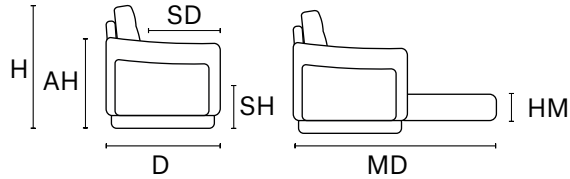

REV. 002 DEL 28/10/2020 | Pag. 2 of 2

Arms and back are detachable on sofased version by just pulling up

D 41" H 38" AH 26" SH 19" SD 22" MD 85" HM 22"

MAXI SEAT (version of the group have the same seat width)