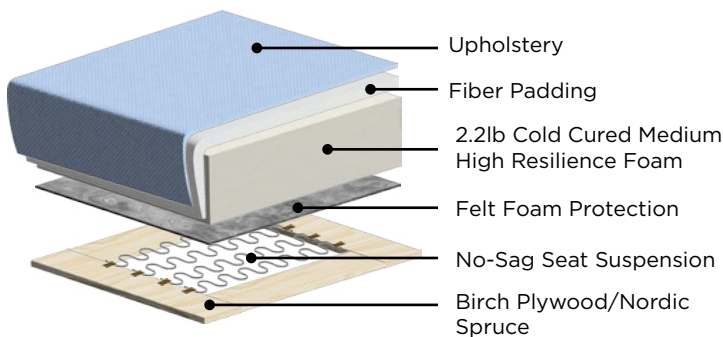

Available with any selection of Stock Options.

Cot Sleeper Chair

Available with any selection of Stock Options.

+ ADD-ON

Frame & Comfort Construction

Loose Back Cushions

Explore more at www.luonto.com

General Measures*

A 32.25 B 39.75 C 24.75

D 17.75 E 20.75 F 62.25

Mattress Thickness 5

Total Depth Open 84.75

Made To Order Modules

Reference the below modules to select and configure a custom order. Remember to build from left to right. Always select two arms, the rest is up to you.