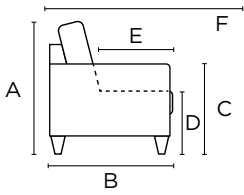

Available with any selection of Stock Options.

Cot Sleeper Chair

Available with any selection of Stock Options.

+ ADD-ON

Frame & Comfort Construction

Loose Back Cushions

Explore more at www.luonto.com

General Measures*

A 32.25 B 39.75 C 24.75

D 17.75 E 20.75 F 62.25

Mattress Thickness 5

Total Depth Open 84.75

Made To Order Modules

Reference the below modules to select and configure a custom order. Remember to build from left to right. Always select two arms, the rest is up to you.

W 25.5X34.75

*All product measures are in US customary/inches