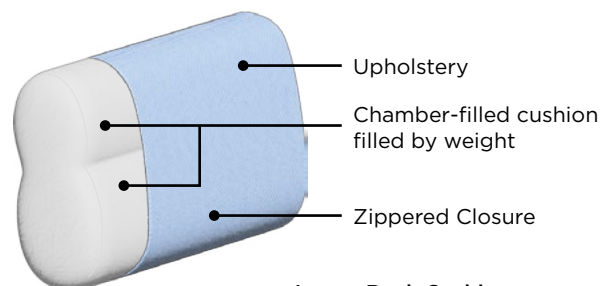

Available with any selection of Stock Options.

Cot Sleeper Chair

Available with any selection of Stock Options.

+ ADD-ON

Frame & Comfort Construction

Loose Back Cushions

Explore more at www.luonto.com

General Measures*

A 32.25 B 39.75 C 24.75

D 17.75 E 20.75 F 62.25

Mattress Thickness 5

Total Depth Open 84.75

Made To Order Modules

Reference the below modules to select and configure a custom order. Remember to build from left to right. Always select two arms, the rest is up to you.