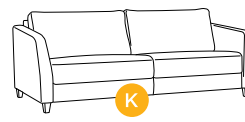

Leg Requirements : 104/9, 234/9

MONI-ANT
Chair Sleeper

W 39.75
Cot 30x80

MONI-BNT
Loveseat Sleeper

W 65
Full XL 55x80

MONI-CNT
Max Loveseat Sleeper

W 70
Queen 60x80

MONI-DNT
Sofa Sleeper

W 86.5
King 76x80

FLEX-A28
Armless Chair

W 27.5

FLEX-B55
Armless Loveseat

W 55

FLEX-E83
Armless Sofa

W 82.75

FLEX-H
Square Corner