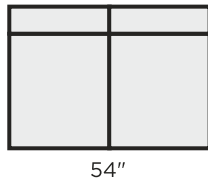

MEASURES

SLEEPER MODULES: Total depth when bed mechanism open: 85"

Chair sleeper

Loveseat sleeper

Jumbo loveseat sleeper

Sofa sleeper (2 seater)

Ottoman sleeper

STATIONARY MODULES:

Chair

Loveseat

Sofa (3 seater)

Chaise (openable)

Corner

Ottoman (openable)

NEXT PAGE: ARMRESTS AND LEGS ↻

All measures with standard legs
 All measures +/- 1,2in

FLEX

ARM OPTIONS:

Arm 1	Arm 2	Arm 3	Arm 6
5" wide D40" ; H22"	9" wide D40" ; H22"	6" wide D40" ; H28"	6" wide D40" ; H25"
LEG OPTIONS:	LEG OPTIONS:	LEG OPTIONS:	LEG OPTIONS:
102/9 104/9	102/9 104/9	102/9 104/9	102/9 104/9
110/9 126/9	110/9 115/9	110/9 126/9	110/9 126/9
127/9 203/9	126/9 127/9	127/9 203/9	127/9 203/9
234/9	203/9 234/9	234/9	234/9