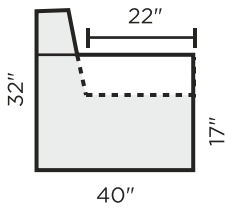

MEASURES

SLEEPER MODULES: Total depth when bed mechanism open: 85"

Chair sleeper

Loveseat sleeper

Jumbo loveseat sleeper

Sofa sleeper (2 seater)

Ottoman sleeper

STATIONARY MODULES:

Chair

Loveseat

Sofa (3 seater)

Chaise (openable)

Corner

Ottoman (openable)

NEXT PAGE: ARMRESTS AND LEGS ↻

All measures with standard legs
 All measures +/- 1,2in