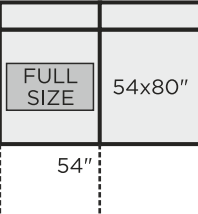

MEASURES

SLEEPER MODULES: Total depth when bed mechanism open: 85"

Chair sleeper

Loveseat sleeper

Jumbo loveseat sleeper

Sofa sleeper (2 seater)

Ottoman sleeper

STATIONARY MODULES:

Chair

Loveseat

Sofa (3 seater)

Chaise (openable)

Corner

Ottoman (openable)

NEXT PAGE: ARMRESTS AND LEGS ↻

All measures with standard legs
 All measures +/- 1,2in

FLEX

ARM OPTIONS:

Arm 1	Arm 2	Arm 3	Arm 6
5" wide D40" ; H22"	9" wide D40" ; H22"	6" wide D40" ; H28"	6" wide D40" ; H25"
LEG OPTIONS:	LEG OPTIONS:	LEG OPTIONS:	LEG OPTIONS:
102/9 104/9	102/9 104/9	102/9 104/9	102/9 104/9
110/9 126/9	110/9 115/9	110/9 126/9	110/9 126/9
127/9 203/9	126/9 127/9	127/9 203/9	127/9 203/9
234/9	203/9 234/9	234/9	234/9

Chrome		234/9
--------	--	-------

Black, painted		234/9
-------------------	--	-------

All measures with standard legs
All measures +/- 1,2in