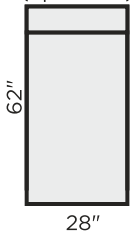

MEASURES

SLEEPER MODULES: Total depth when bed mechanism open: 85"

Chair sleeper

Loveseat sleeper

Jumbo loveseat sleeper

Sofa sleeper (2 seater)

Ottoman sleeper

STATIONARY MODULES:

Chair

Loveseat

Sofa (3 seater)

Chaise (openable)

Corner

Ottoman (openable)

NEXT PAGE: ARMRESTS AND LEGS ↻

All measures with standard legs
 All measures +/- 1,2in

FLEX

ARM OPTIONS:

Arm 1	Arm 2	Arm 3	Arm 6
5" wide D40" ; H22"	9" wide D40" ; H22"	6" wide D40" ; H28"	6" wide D40" ; H25"
LEG OPTIONS:	LEG OPTIONS:	LEG OPTIONS:	LEG OPTIONS:
102/9 104/9	102/9 104/9	102/9 104/9	102/9 104/9
110/9 126/9	110/9 115/9	110/9 126/9	110/9 126/9
127/9 203/9	126/9 127/9	127/9 203/9	127/9 203/9
234/9	203/9 234/9	234/9	234/9

Arm 7	Arm 8	Arm 9	Arm 10
7" wide D40" ; H25"	8" wide D40" ; H25"	2" wide D40" ; H25"	2" wide D40" ; H29"
LEG OPTIONS:	LEG OPTIONS:	LEG OPTIONS:	LEG OPTIONS:
102/9 104/9	102/9 104/9	126/9 203/9	126/9 127/9
110/9 126/9	110/9 126/9	234/9	234/9
127/9 203/9	127/9 203/9		
234/9	234/9		