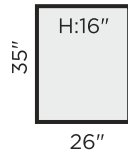

MEASURES

SLEEPER MODULES: Total depth when bed mechanism open: 85"

Chair sleeper

Loveseat sleeper

Jumbo loveseat sleeper

Sofa sleeper (2 seater)

Ottoman sleeper

STATIONARY MODULES:

Chair

Loveseat

Sofa (3 seater)

Chaise (openable)

Corner

Ottoman (openable)

NEXT PAGE: ARMRESTS AND LEGS ↻

All measures with standard legs
 All measures +/- 1,2in

FLEX

ARM OPTIONS:

Arm 1	Arm 2	Arm 3	Arm 6
5" wide D40" ; H22"	9" wide D40" ; H22"	6" wide D40" ; H28"	6" wide D40" ; H25"
LEG OPTIONS:	LEG OPTIONS:	LEG OPTIONS:	LEG OPTIONS:
102/9 104/9	102/9 104/9	102/9 104/9	102/9 104/9
110/9 126/9	110/9 115/9	110/9 126/9	110/9 126/9
127/9 203/9	126/9 127/9	127/9 203/9	127/9 203/9
234/9	203/9 234/9	234/9	234/9

Arm 7	Arm 8	Arm 9	Arm 10
7" wide D40" ; H25"	8" wide D40" ; H25"	2" wide D40" ; H25"	2" wide D40" ; H29"
LEG OPTIONS:	LEG OPTIONS:	LEG OPTIONS:	LEG OPTIONS:
102/9 104/9	102/9 104/9	126/9 203/9	126/9 127/9
110/9 126/9	110/9 126/9	234/9	234/9
127/9 203/9	127/9 203/9		
234/9	234/9		