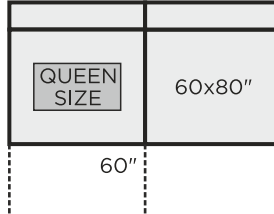

MEASURES

SLEEPER MODULES: Total depth when bed mechanism open: 85"

Chair sleeper

Loveseat sleeper

Jumbo loveseat sleeper

Sofa sleeper (2 seater)

Ottoman sleeper

STATIONARY MODULES:

FLEX

ARM OPTIONS:

Arm 1	Arm 2	Arm 3	Arm 6
5" wide D40" ; H22"	9" wide D40" ; H22"	6" wide D40" ; H28"	6" wide D40" ; H25"
LEG OPTIONS:	LEG OPTIONS:	LEG OPTIONS:	LEG OPTIONS:
102/9 104/9	102/9 104/9	102/9 104/9	102/9 104/9
110/9 126/9	110/9 115/9	110/9 126/9	110/9 126/9
127/9 203/9	126/9 127/9	127/9 203/9	127/9 203/9
234/9	203/9 234/9	234/9	234/9