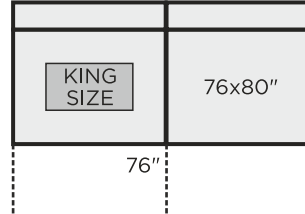

MEASURES

SLEEPER MODULES: Total depth when bed mechanism open: 85"

Chair sleeper

Loveseat sleeper

Jumbo loveseat sleeper

Sofa sleeper (2 seater)

Ottoman sleeper

STATIONARY MODULES:

Chair

Loveseat

Sofa (3 seater)

Chaise (openable)

Corner

Ottoman (openable)

NEXT PAGE: ARMRESTS AND LEGS ↻

All measures with standard legs
 All measures +/- 1,2in

FLEX

ARM OPTIONS:

Arm 1	Arm 2	Arm 3	Arm 6
5" wide D40" ; H22"	9" wide D40" ; H22"	6" wide D40" ; H28"	6" wide D40" ; H25"
LEG OPTIONS:	LEG OPTIONS:	LEG OPTIONS:	LEG OPTIONS:
102/9 104/9	102/9 104/9	102/9 104/9	102/9 104/9
110/9 126/9	110/9 115/9	110/9 126/9	110/9 126/9
127/9 203/9	126/9 127/9	127/9 203/9	127/9 203/9
234/9	203/9 234/9	234/9	234/9