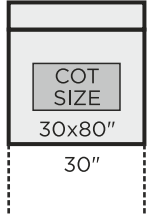

MEASURES

SLEEPER MODULES: Total depth when bed mechanism open: 85"

Chair sleeper

Loveseat sleeper

Jumbo loveseat sleeper

Sofa sleeper (2 seater)

Ottoman sleeper

STATIONARY MODULES:

Chair

Loveseat

Sofa (3 seater)

Chaise (openable)

Corner

Ottoman (openable)

NEXT PAGE: ARMRESTS AND LEGS ↻

All measures with standard legs
 All measures +/- 1,2in

FLEX

ARM OPTIONS:

Arm 1	Arm 2	Arm 3	Arm 6
5" wide D40" ; H22"	9" wide D40" ; H22"	6" wide D40" ; H28"	6" wide D40" ; H25"
LEG OPTIONS:	LEG OPTIONS:	LEG OPTIONS:	LEG OPTIONS:
102/9 104/9	102/9 104/9	102/9 104/9	102/9 104/9
110/9 126/9	110/9 115/9	110/9 126/9	110/9 126/9
127/9 203/9	126/9 127/9	127/9 203/9	127/9 203/9
234/9	203/9 234/9	234/9	234/9