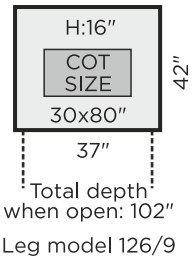

MEASURES

SLEEPER MODULES: Total depth when bed mechanism open: 85"

Chair sleeper

Loveseat sleeper

Jumbo loveseat sleeper

Sofa sleeper (2 seater)

Ottoman sleeper

STATIONARY MODULES:

Chair

Loveseat

Sofa (3 seater)

Chaise (openable)

Corner

Ottoman (openable)

NEXT PAGE: ARMRESTS AND LEGS ↻

All measures with standard legs
 All measures +/- 1,2in

FLEX

ARM OPTIONS:

Arm 1	Arm 2	Arm 3	Arm 6
5" wide D40" ; H22"	9" wide D40" ; H22"	6" wide D40" ; H28"	6" wide D40" ; H25"
LEG OPTIONS:	LEG OPTIONS:	LEG OPTIONS:	LEG OPTIONS:
102/9 104/9	102/9 104/9	102/9 104/9	102/9 104/9
110/9 126/9	110/9 115/9	110/9 126/9	110/9 126/9
127/9 203/9	126/9 127/9	127/9 203/9	127/9 203/9
234/9	203/9 234/9	234/9	234/9

Chrome		234/9
--------	--	-------

Black, painted		234/9
-------------------	--	-------

All measures with standard legs
All measures +/- 1,2in