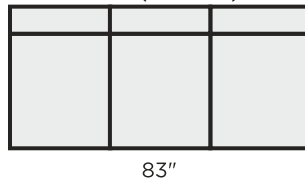

MEASURES

SLEEPER MODULES: Total depth when bed mechanism open: 85"

Chair sleeper

Loveseat sleeper

Jumbo loveseat sleeper

Sofa sleeper (2 seater)

Ottoman sleeper

STATIONARY MODULES:

Chair

Loveseat

Sofa (3 seater)

Chaise (openable)

Corner

Ottoman (openable)

NEXT PAGE: ARMRESTS AND LEGS ↻

All measures with standard legs
 All measures +/- 1,2in