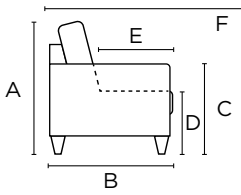

+ ADD-ON

Mattress Protector

A Mattress Protector adds a layer of comfort to your sleeper, for both the body and the mind.

Frame & Comfort Construction

Loose Back Cushions

Explore more at www.luonto.com

General Measures*

A 32.25 B 39.75 C 25.25

D 17.75 E 21.75 F 62.25

Mattress Thickness 5

Total Depth Open 84.75

Made To Order Modules

Reference the below modules to select and configure a custom order. Remember to build from left to right. Always select two arms, the rest is up to you.