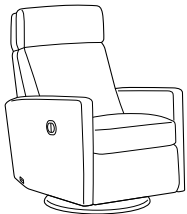

Elfin

Nest Function

This dual motion sleeper function features a two section bed, allowing you to sit, sleep, or both at once.

This Elfin demonstrates the MTO LUX version

Stock Options

Upholstery & Legs

Grade A
Rene 01
Fabric

Available with any selection of Stock Options.

Full XL Sleeper Loveseat

Available with any selection of Stock Options.

Cot Sleeper Chair

Available with any selection of Stock Options.

Pair it with Track

Choose a recliner to add additional non-sleeper seats to your home.