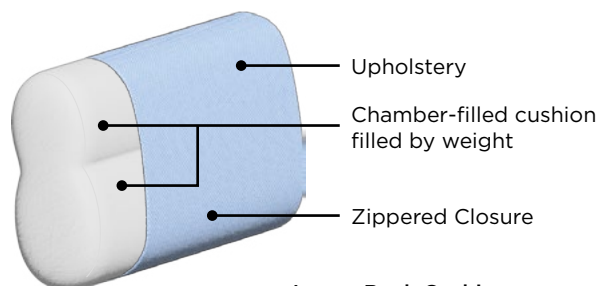

Elfin

Nest Function

This dual motion sleeper function features a two section bed, allowing you to sit, sleep, or both at once.

This Elfin demonstrates the MTO LUX version

Stock Options

Upholstery & Legs

Grade A
Rene 01
Fabric

Available with any selection of Stock Options.

Full XL Sleeper Loveseat

Available with any selection of Stock Options.

Cot Sleeper Chair

Available with any selection of Stock Options.

Pair it with Track

Choose a recliner to add additional non-sleeper seats to your home.

+ ADD-ON

Mattress Protector

A Mattress Protector adds a layer of comfort to your sleeper, for both the body and the mind.

Frame & Comfort Construction

Loose Back Cushions

Explore more at www.luonto.com

General Measures*

A 32.25 B 39.75 C 25.25

D 17.75 E 21.75 F 62.25

Mattress Thickness 5

Total Depth Open 84.75

Made To Order Modules

Reference the below modules to select and configure a custom order. Remember to build from left to right. Always select two arms, the rest is up to you.