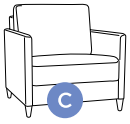

A 32.25 B 39.75 C 25.25

D 17.75 E 21.75 F 62.25

Mattress Thickness 5

Total Depth Open 84.75

Made To Order Modules

Reference the below modules to select and configure a custom order. Remember to build from left to right. Always select two arms, the rest is up to you.

Leg Requirements : 126/9, 234/9

**ELFI-ANT
Chair Sleeper**

W 33.75
Cot 30x80

**ELFI-BNT
Loveseat Sleeper**

W 59
Full XL 55x80

**ELFI-CNT
Max Loveseat
Sleeper**

W 63.75
Queen 60x80

**ELFI-DNT
Sofa Sleeper**

W 80
King 76x80

**FLEX-A28
Armless Chair**

W 27.50

**FLEX-B55
Armless Loveseat**

W 55

**FLEX-E83
Armless Sofa**

W 82.75

**FLEX-H
Square Corner**