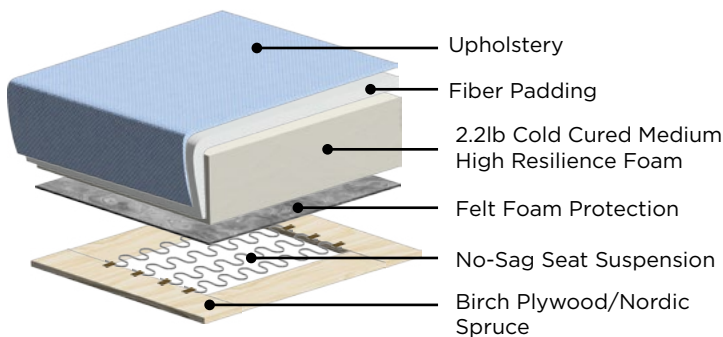

Elfin

Nest Function

This dual motion sleeper function features a two section bed, allowing you to sit, sleep, or both at once.

This Elfin demonstrates the MTO LUX version

Stock Options

Upholstery & Legs

Grade A
Rene 01
Fabric

Available with any selection of Stock Options.

Full XL Sleeper Loveseat

Available with any selection of Stock Options.

Cot Sleeper Chair

Available with any selection of Stock Options.

Pair it with Track

Choose a recliner to add additional non-sleeper seats to your home.

+ ADD-ON

Mattress Protector

A Mattress Protector adds a layer of comfort to your sleeper, for both the body and the mind.

Frame & Comfort Construction

Loose Back Cushions

Explore more at www.luonto.com

General Measures*

A 32.25 B 39.75 C 25.25

D 17.75 E 21.75 F 62.25

Mattress Thickness 5

Total Depth Open 84.75

Made To Order Modules

Reference the below modules to select and configure a custom order. Remember to build from left to right. Always select two arms, the rest is up to you.