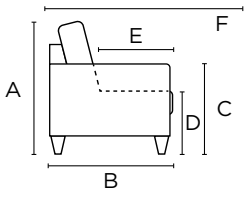

#### Mattress Protector

A Mattress Protector adds a layer of comfort to your sleeper, for both the body and the mind.

### General Measures\*

A 34.75 B 40.5 C 25.25

D 17.75 E 22.75 F 61

Mattress Thickness 5

Total Depth Open 58.25