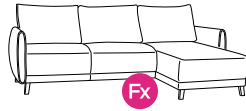

**DOLP-DED**  
**Sofa Sleeper**

W 90.5  
Full XL 55x80

**DOLP-CED+FOU**  
**Loveseat Sleeper**  
**+ Chaise**

W 98.5  
Full XL 55x90