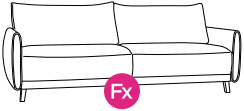

DOLP-DED
Sofa Sleeper

W 90.5
Full XL 55x80