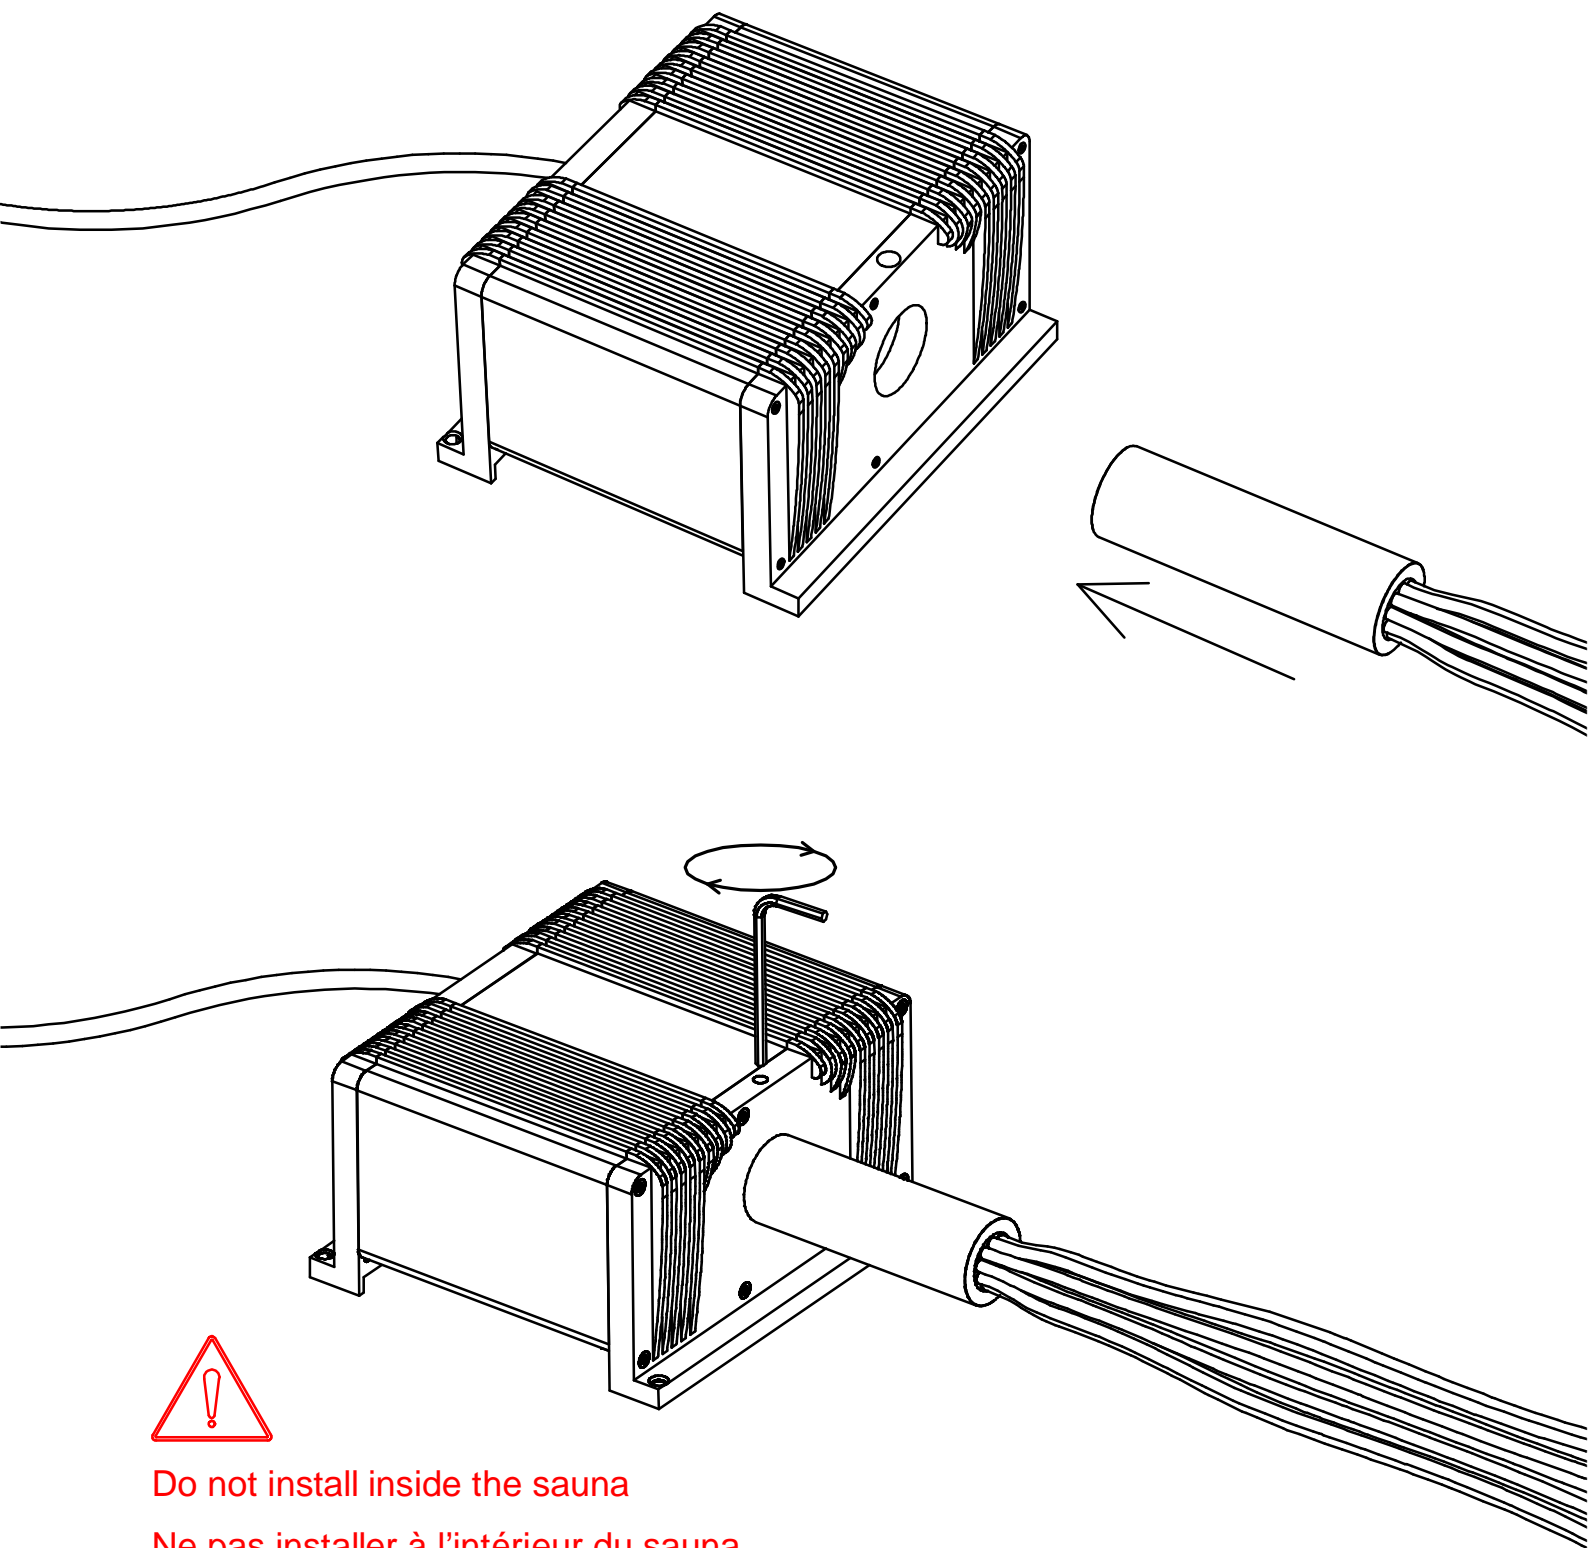

VPAC27 1801011

VPAC30 1801012

VPAC40 1801013

Do not install inside the sauna

Ne pas installer à l'intérieur du sauna

100 - 277 V

Ta -13 °F ... +122 °F

Ta -25 °C ... +50 °C

☐ CE IP55

EN

In case the manufacturer's installation instructions are not followed, and if any other components than those listed in the instructions are used, the manufacturer's guarantee and liability become null and void.