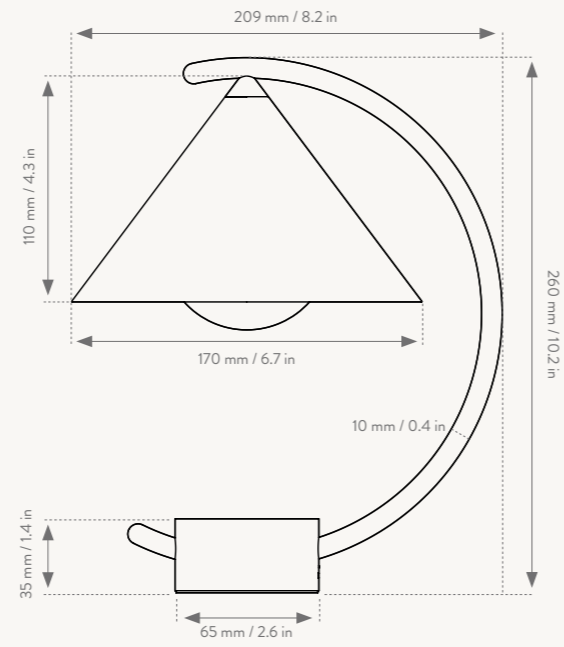

**Certifications:** CE, IP20, Class II

**Recommended light source:** Non removable LED bulb, max. 2W

**USB specifications:** UBS Type C  
UBS cable length: 1.5m

**Adapter:** 100-240V input  
5V/2A output

### MERIDIAN LAMP

Size: H: 26 x W: 20.9 x D: 17 cm  
H: 10.2 x W: 8.2 x D: 6.7 in

Material: Powder coated steel  
Stainless steel

Care: Wipe with a damp cloth

Info: Voltage: 220-240V - 50Hz.  
Non removable LED light source, warm white. Service life: 30.000 hours.  
Only approved for EU/NO/CH/UK (UK plug version for UK) and separate version for US. Charger included.  
Registered design