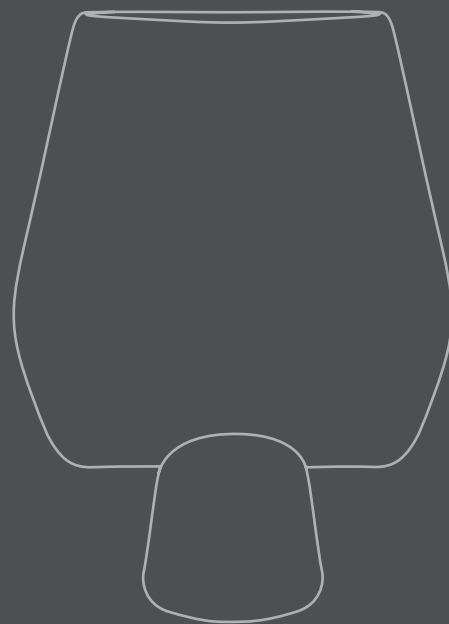

60 CM

18 CM

50 CM