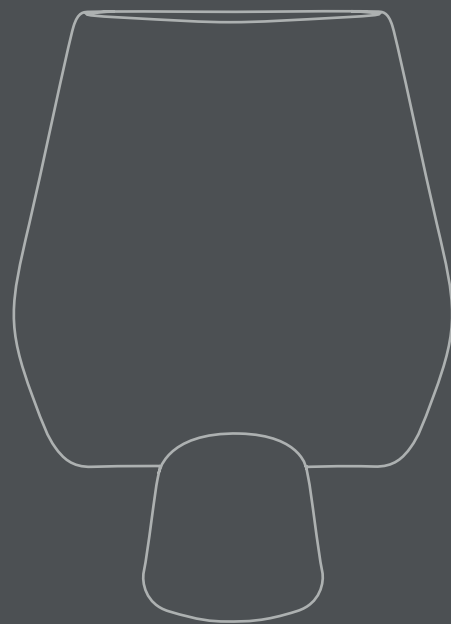

43 CM

14 CM

33 CM