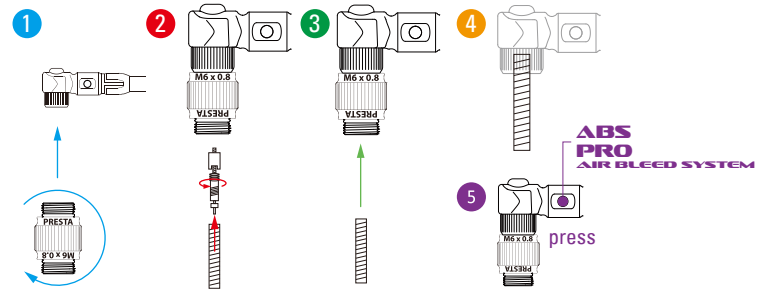

GRAVEL DIGITAL DRIVE PRO

(PRO) (Standard)

aluminum

composite matrix

wood

machined

air bleed system

digital gauge

tubeless power

tubeless flip chuck

SPORT GRAVEL FLOOR DRIVE

steel

composite matrix

wood

air bleed system

tubeless power

tubeless flip chuck

PUMP WITH PRESTA VALVE

PUMP WITH M6x0.8 VALVE (for seating tubeless tire)

CA PROP 65 WARNING: This product may contain chemicals known to the State of California to cause cancer and birth defects or other reproductive harm (California law requires this warning to be given to customers in the State of California). For more info: www.lezyne.com/prop65