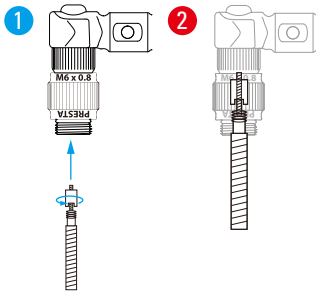

tubeless power

tubeless flip chuck

SPORT GRAVEL FLOOR DRIVE

steel

composite matrix

wood

air bleed system

tubeless power

tubeless flip chuck

PUMP WITH PRESTA VALVE

PUMP WITH M6x0.8 VALVE (for seating tubeless tire)

CA PROP 65 WARNING: This product may contain chemicals known to the State of California to cause cancer and birth defects or other reproductive harm (California law requires this warning to be given to customers in the State of California). For more info: www.lezyne.com/prop65