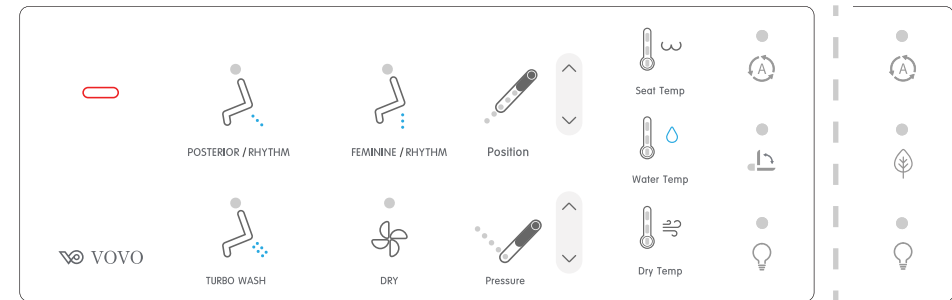

How to use Remote Control

-TCB 9100GA / TCB 9100WA

-TCB 9100G / TCB 9100W

- TCB 090SA

- TCB 090S

- TCB 090SA

- TCB 090S

- Full flush / Small flush
- Open / Close the lid
- Open / Close the seat
- Turn on/off the auto deodorizer
- Turn on/off the power save
- Nozzle cleaning
- Posterior/Rhythm
- Feminine/Rhythm
- Turbo wash
- Nozzle position
- Turn on/off the dryer
- Water pressure (3 Levels)
- Seat temperature (3 Levels)
- Dryer Temperature (3 Levels)
- Turn on/off auto flushing
- Turn on/off auto lid
- Oscillating
- Turn on/off UV LED (Option)

Q: Is there max weight for the user?

A: Max weight for this item is 400lbs.

Q: What kind of water heating system is used in this item?

A: It is using water tank heating system

Q: What is auto flush?

A: It is automatically flushed in 6 seconds after getting up from the seat.
Auto flush distinguishes full flush and small flush. The consumption depends on the water pressure. In average, it is 1.12GPF at 35psi
Less than 2 minutes : Small flush, Over than 2 minutes : Full flush