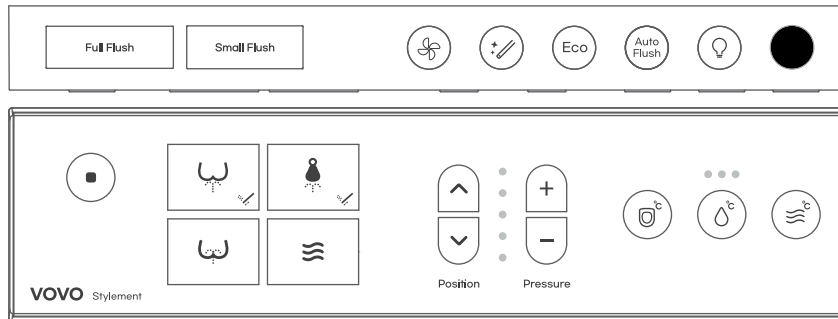

How to use Remote Control

-TCB 9100GA / TCB 9100WA

-TCB 9100G / TCB 9100W

- TCB 090SA

- TCB 090S

- TCB 090SA

- TCB 090S

- Full flush / Small flush
- Open / Close the lid
- Open / Close the seat
- Turn on/off the auto deodorizer
- Turn on/off the power save
- Nozzle cleaning
- Posterior/Rhythm
- Feminine/Rhythm
- Turbo wash
- Nozzle position
- Turn on/off the dryer
- Water pressure (3 Levels)
- Seat temperature (3 Levels)
- Dryer Temperature (3 Levels)
- Turn on/off auto flushing
- Turn on/off auto lid
- Oscillating
- Turn on/off UV LED (Option)

Q: Is there max weight for the user?

A: Max weight for this item is 400lbs.

Q: What kind of water heating system is used in this item?

A: It is using water tank heating system

Q: What is auto flush?

A: It is automatically flushed in 6 seconds after getting up from the seat.
Auto flush distinguishes full flush and small flush. The consumption depends on the water pressure. In average, it is 1.12GPF at 35psi
Less than 2 minutes : Small flush, Over than 2 minutes : Full flush