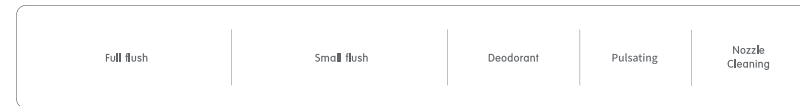

How to use Remote Control

-TCB 9100GA / TCB 9100WA

-TCB 9100G / TCB 9100W

- TCB 090SA

- TCB 090S

- TCB 090SA

- TCB 090S

- Full flush / Small flush
- Open / Close the lid
- Open / Close the seat
- Turn on/off the auto deodorizer
- Turn on/off the power save
- Nozzle cleaning
- Posterior/Rhythm
- Feminine/Rhythm
- Turbo wash
- Nozzle position
- Turn on/off the dryer
- Water pressure (3 Levels)
- Seat temperature (3 Levels)
- Dryer Temperature (3 Levels)
- Turn on/off auto flushing
- Turn on/off auto lid
- Oscillating
- Turn on/off UV LED (Option)