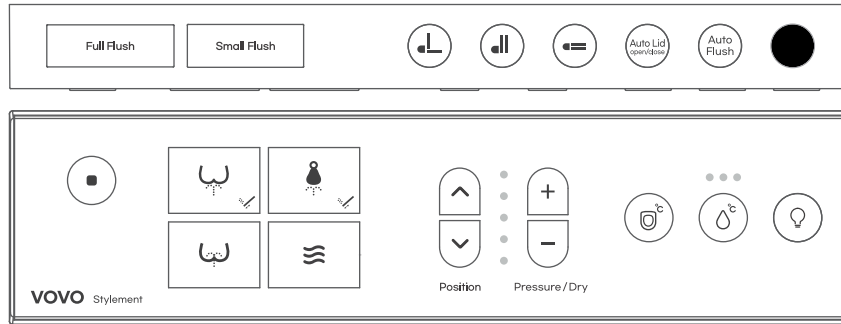

How to use Remote Control

-TCB 9100GA / TCB 9100WA

-TCB 9100G / TCB 9100W

- TCB 090SA

- TCB 090S

- TCB 090SA

- TCB 090S

- Full flush / Small flush
- Open / Close the lid
- Open / Close the seat
- Turn on/off the auto deodorizer
- Turn on/off the power save
- Nozzle cleaning
- Posterior/Rhythm
- Feminine/Rhythm
- Turbo wash
- Nozzle position
- Turn on/off the dryer
- Water pressure (3 Levels)
- Seat temperature (3 Levels)
- Dryer Temperature (3 Levels)
- Turn on/off auto flushing
- Turn on/off auto lid
- Oscillating
- Turn on/off UV LED (Option)

Q: Is there max weight for the user?

A: Max weight for this item is 400lbs.

Q: What kind of water heating system is used in this item?

A: It is using water tank heating system

Q: What is auto flush?

A: It is automatically flushed in 6 seconds after getting up from the seat.
Auto flush distinguishes full flush and small flush. The consumption depends on the water pressure. In average, it is 1.12GPF at 35psi
Less than 2 minutes : Small flush, Over than 2 minutes : Full flush