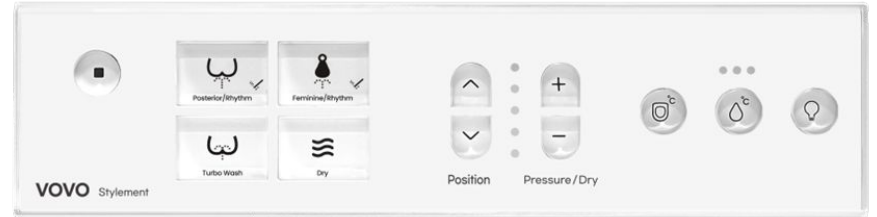

## How to turn off the deodorizer function

Please press 'flush' button for 3 sec to turn off the deodorizer function.

## How to turn off the deodorizer function

To turn on and off the 'auto lid mode'  
Please press 'auto lid button' for 2 sec.

To turn on and off the 'auto flushing mode'  
Please press 'auto flushing button' for 2 sec.