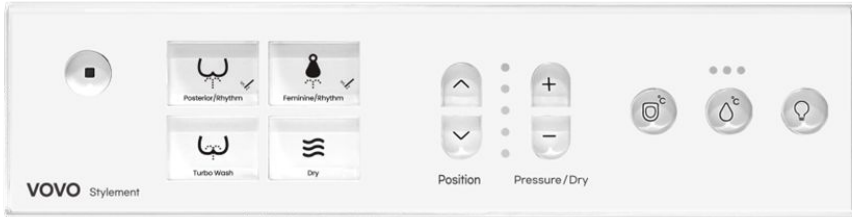

## How to turn off the deodorizer function

Please press 'flush' button for 3 sec to turn off the deodorizer function.

## How to turn off the deodorizer function

To turn on and off the 'auto lid mode'  
Please press 'auto lid button' for 2 sec.

To turn on and off the 'auto flushing mode'  
Please press 'auto flushing button' for 2 sec.