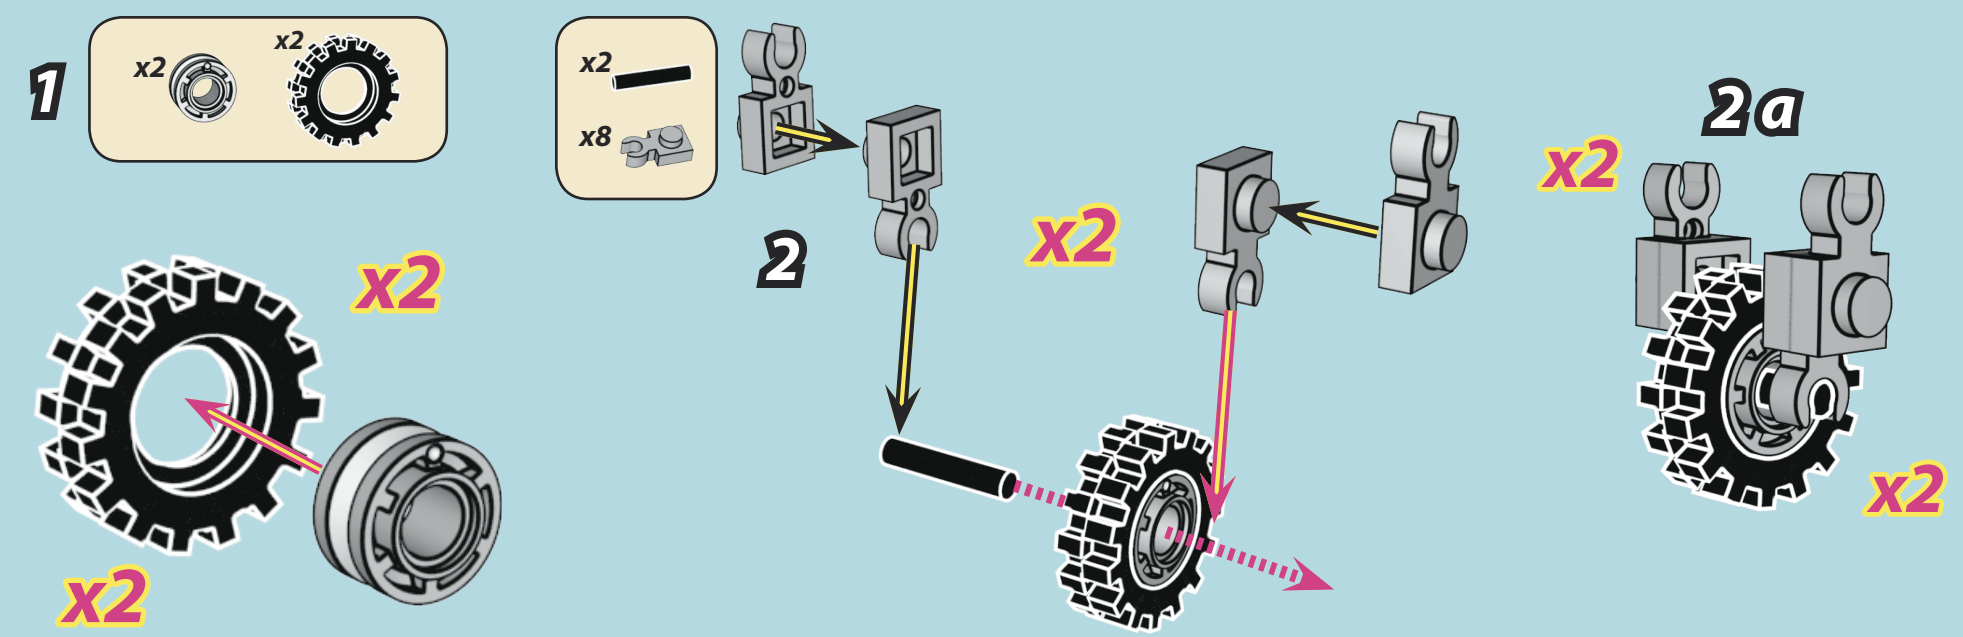

- x1 55-PMG441
- x2 468-PMG441
- x8 52-PMG441
- x1 166-PMG441
- x2 72-PMG441
- x1 806-PMG441
- x2 376-PMG441
- x2 383-K2048
- x2 308-K2048
- x1 652-K2048
- x1 222-K2048
- x1 80000-Clear
- x1 73-B3121
- x1 68-B3121
- x1 55-74894
- x1 90032-2945C
- x1 50012-2945C
- x2 68-74894
- x1 874-74894
- x1 LB103-299C

BLUE MOTORCYCLE

6

7

8

9

10

11

LASER PEGS