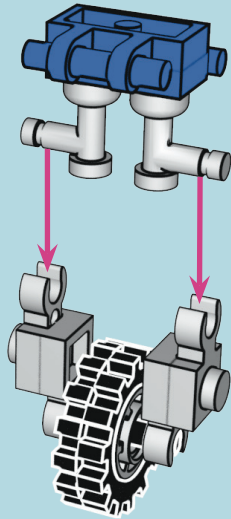

- x1 55-PMG441
- x2 468-PMG441
- x8 52-PMG441
- x1 166-PMG441
- x2 72-PMG441
- x1 806-PMG441
- x2 376-PMG441
- x2 383-K2048
- x2 308-K2048
- x1 652-K2048
- x1 222-K2048
- x1 80000-Clear
- x1 73-B3121
- x1 68-B3121
- x1 55-74894
- x1 90032-2945C
- x1 50012-2945C
- x2 68-74894
- x1 874-74894
- x1 LB103-299C

BLUE MOTORCYCLE

6

7

8

9

10

11

LASER PEGS