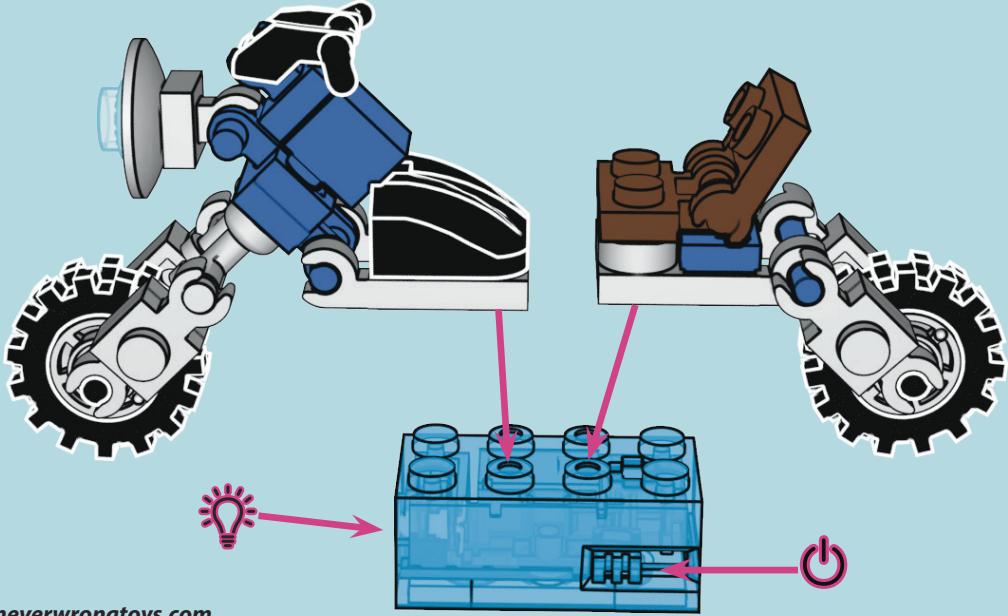

BLUE MOTORCYCLE

6

7

8

9

10

11

LASER PEGS