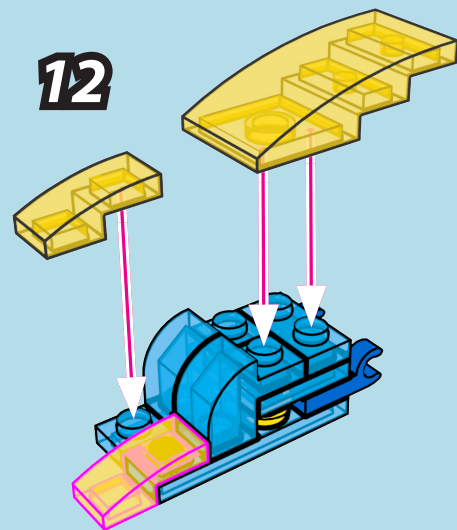

17

18

19

Questions?? Go to: laserpegs.com/support
Des questions?? Allez à: laserpegs.com/support