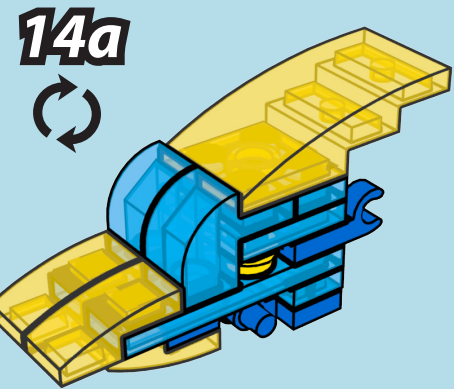

17

18

19

Questions?? Go to: laserpegs.com/support
Des questions?? Allez à: laserpegs.com/support