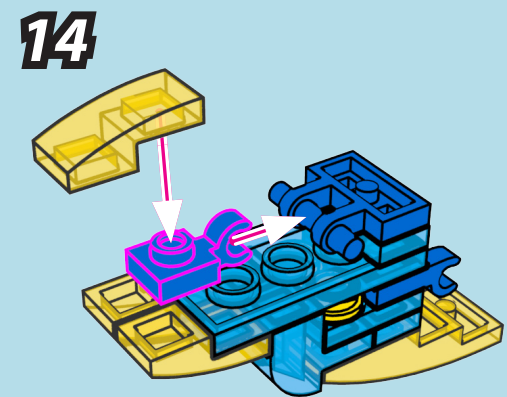

17

18

19

Questions?? Go to: laserpegs.com/support
Des questions?? Allez à: laserpegs.com/support