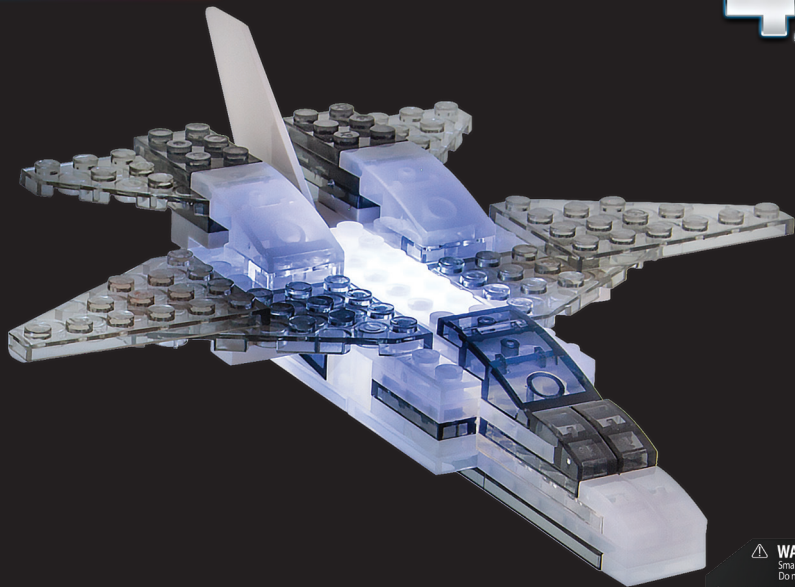

**LASER PEGS**

MODELS  
MODELES  
**4 IN 1**  
MODEL • MODEL

[www.LaserPegs.com/20303/TRANSATMOSPHERIC\\_FIGHTER](http://www.LaserPegs.com/20303/TRANSATMOSPHERIC_FIGHTER)

**WARNING: CHOKING HAZARD-**  
Small parts. Not for children under 3 yrs.  
Do not submerge in water.