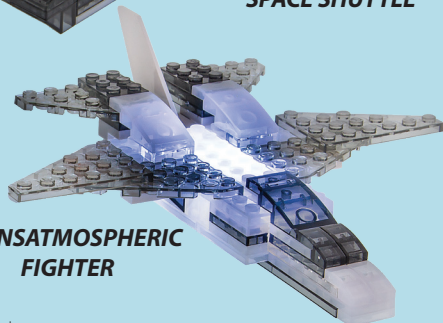

laserpegs.com/instructions-manuals

AURORA

SPACE SHUTTLE

SR-71

**TRANSATMOSPHERIC
FIGHTER**