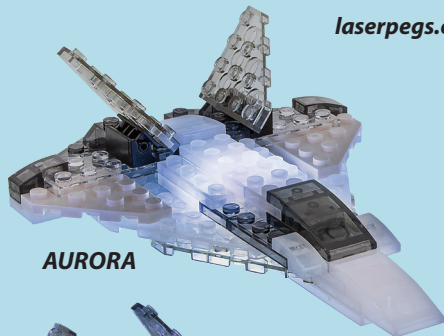

laserpegs.com/instructions-manuals

AURORA

SPACE SHUTTLE

SR-71

**TRANSATMOSPHERIC
FIGHTER**