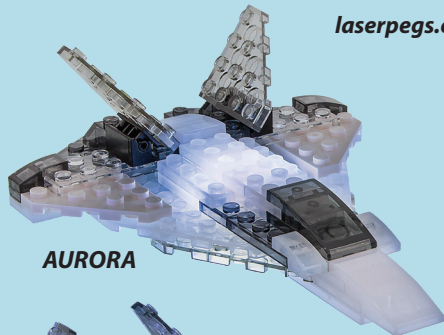

laserpegs.com/instructions-manuals

AURORA

SPACE SHUTTLE

SR-71

**TRANSATMOSPHERIC
FIGHTER**