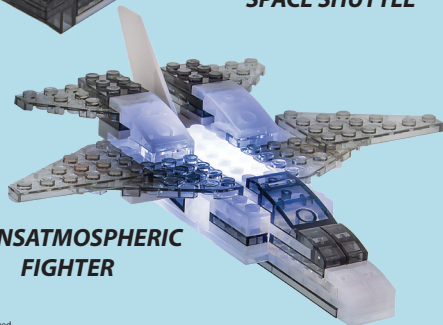

laserpegs.com/instructions-manuals

AURORA

SPACE SHUTTLE

SR-71

**TRANSATMOSPHERIC
FIGHTER**