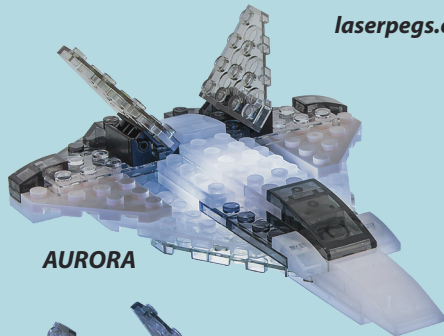

laserpegs.com/instructions-manuals

AURORA

SPACE SHUTTLE

SR-71

**TRANSATMOSPHERIC
FIGHTER**