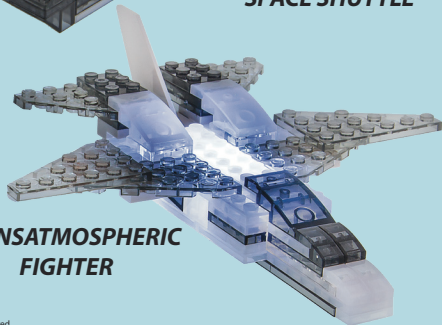

laserpegs.com/instructions-manuals

AURORA

SPACE SHUTTLE

SR-71

**TRANSATMOSPHERIC
FIGHTER**