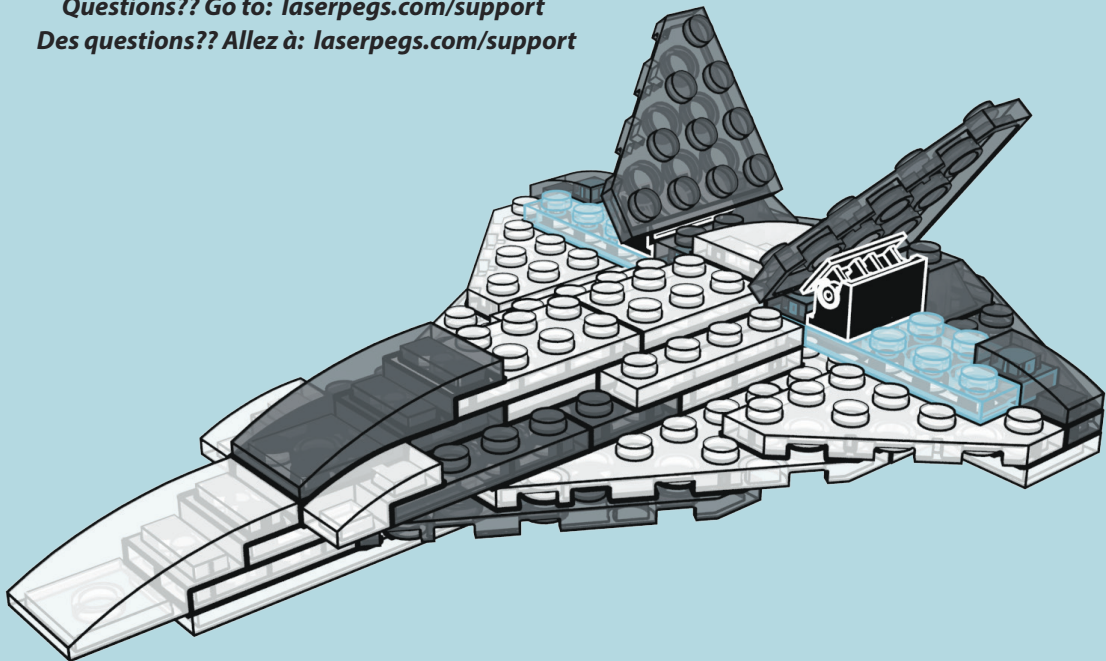

Questions?? Go to: laserpegs.com/support
Des questions?? Allez à: laserpegs.com/support