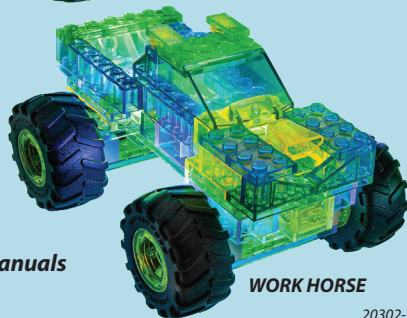

MEGA TRUCK

PRO RACER

SUPER UTILITY TRUCK

WORK HORSE

laserpegs.com/instructions-manuals

www.LaserPegs.com
Copyright 2020 © All Rights Reserved
U.S. Patent No. 8,864,516 & Other Patents Pending

20302-33