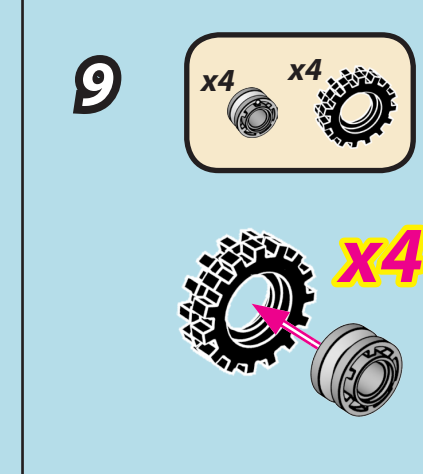

Questions?? Go to: laserpegs.com/support
Des questions?? Allez à: laserpegs.com/support