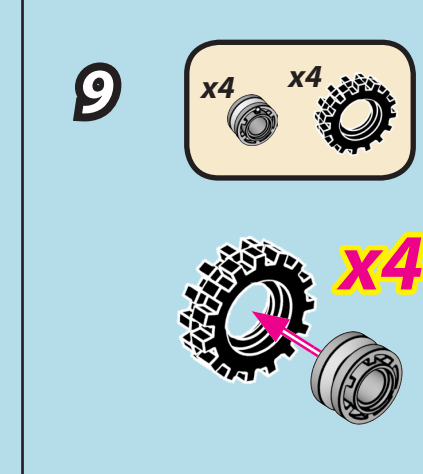

Questions?? Go to: laserpegs.com/support
Des questions?? Allez à: laserpegs.com/support